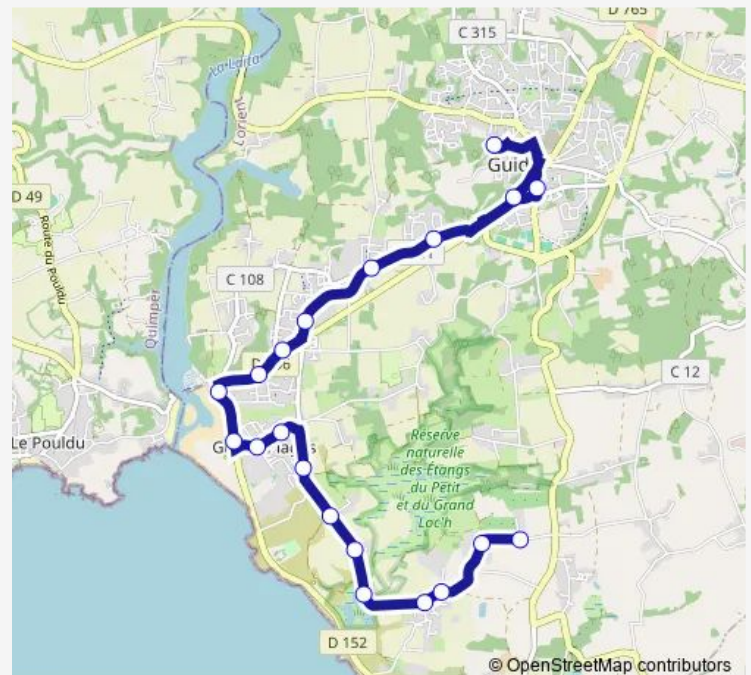

Les Bisquines

Triec

Poulboudel

Etang du Loch

Villeneuve Troloch

Kergaher

Kermabo

Croix Notre Dame

Route schedule

Ecole Prat Fouen — Croix Notre Dame

Monday 16:45

Tuesday 16:45

Wednesday —

Thursday 16:45

Friday 16:45

Saturday —

Sunday —

Route info

Direction: Ecole Prat Fouen

Stops: 20

Trip Duration: 0 hour 28 min

Direction

Croix Notre Dame — Ecole Prat Fouen

20 stops

[Open route schedule](#)

Croix Notre Dame

Kermabo

Kergaher

Villeneuve Troloch

Etang du Loch

Poulboudel

Triec