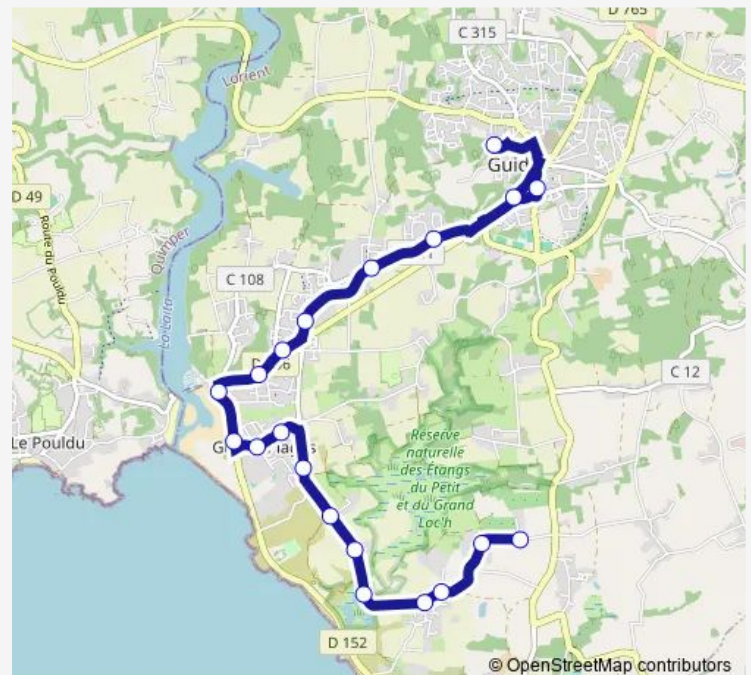

Les Bisquines

Triec

Poulboudel

Etang du Loch

Villeneuve Troloch

Kergaher

Kermabo

Croix Notre Dame

Route schedule

Ecole Prat Fouen — Croix Notre Dame

Monday 16:45

Tuesday 16:45

Wednesday —

Thursday 16:45

Friday 16:45

Saturday —

Sunday —

Route info

Direction: Ecole Prat Fouen

Stops: 20

Trip Duration: 0 hour 28 min

253 — Guidel Croix Notre Dame - Guidel Écoles primaires

Direction

Croix Notre Dame — Ecole Prat Fouen

20 stops

[Open route schedule](#)

Croix Notre Dame

Kermabo

Kergaher

Villeneuve Troloch

Etang du Loch

Poulboudel