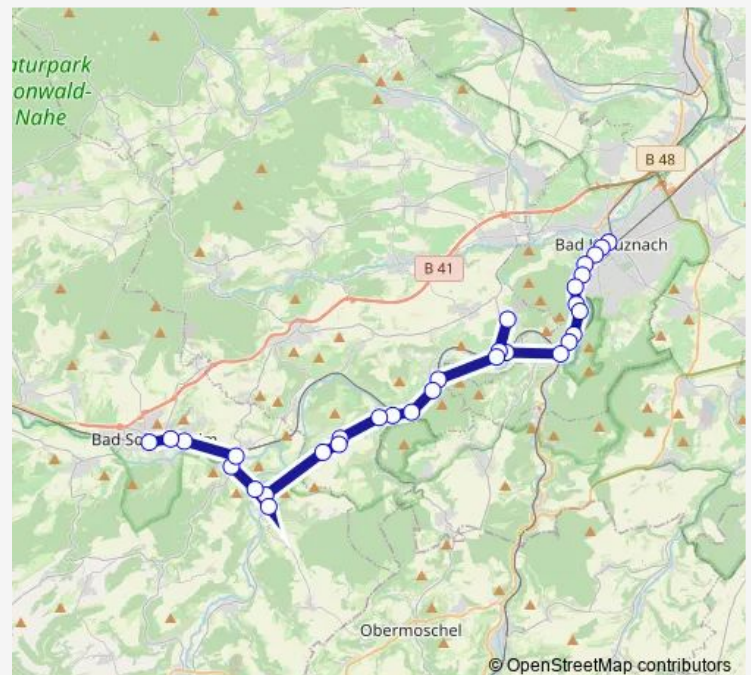

### Route schedule

Bad Kreuznach, Bahnhof — Bad Sobernheim, Bahnhof

Monday	06:24-19:48
Tuesday	06:24-19:48
Wednesday	06:24-19:48
Thursday	06:24-19:48
Friday	06:24-19:48
Saturday	07:16-19:16
Sunday	09:16-19:16

### Route info

Direction: Bad Kreuznach, Bahnhof

Stops: 31

Trip Duration: 0 hour 58 min

■ 253

BusMaps

Duchroth, Immerheiser

Duchroth, Hof Schönblick

## Route schedule

Duchroth, Immerheiser — Norheim, Schule

Monday 07:20

---

Tuesday 07:20

---

Wednesday 07:20

---

## Route info

Direction: Duchroth, Immerheiser

Stops: 9

Trip Duration: 0 hour 12 min

**Direction**

Ebernbург, Schule — Duchroth, Immerheiser

10 stops

[Open route schedule](#)