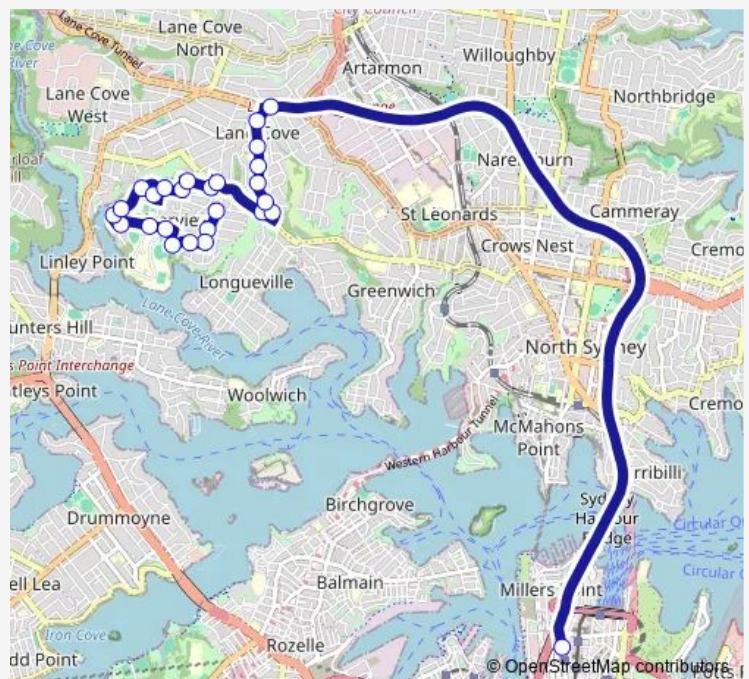

Miramont Av After Surada Av

Miramont Av At Tambourine Bay Rd

Riverview St Opp Warilla Pl

Riverview St Before Loyola Dr

Riverview St At Warruga Pl

Riverview St After Coonah Pde

Riverview St Before Kooyong Rd

Route schedule

Wynyard Station, York St, Stand J — River Shops, Hamilton St

Monday 16:07-19:07

Tuesday 16:07-19:07

Wednesday 16:07-19:07

Thursday 16:07-19:07

Friday 16:07-19:07

Saturday —

Sunday —

Route info

Direction: Wynyard Station, York St, Stand J

Stops: 27

Trip Duration: 0 hour 36 min

253 — City Wynyard to Riverview via Freeway

112 Riverview St

Riverview St Opp Aminya Pl

Sofala Av At College Rd South

Pengilly St At Sofala Av

Hamilton St After Pengilly Av

River Shops, Hamilton St

Direction

Wangalla Rd After Yallambee Rd — Wynyard Station, York St, Stand P

26 stops

[Open route schedule](#)