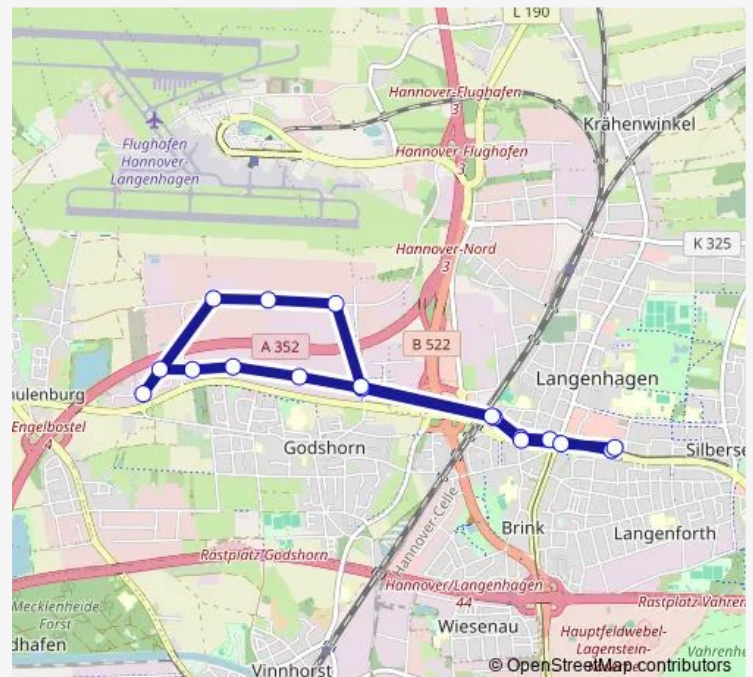

Langenhagen Sattelhof

Langenhagen Bahnhof Mitte

Godshorn Europaallee

Godshorn Bayernstraße-Ost

Godshorn Bayernstraße-West

Godshorn Schwabenstraße

Godshorn Frankenring-Ost

Godshorn Frankenring-West

Route schedule

Langenhagen Zentrum — Langenhagen Zentrum

Monday 13:08-00:50⁺¹

Tuesday 13:08-00:50⁺¹

Wednesday 13:08-00:50⁺¹

Thursday 13:08-00:50⁺¹

Friday 13:08-00:50⁺¹

Saturday 12:08-22:10

Sunday —

Route info

Direction: Langenhagen Zentrum

Stops: 18

Trip Duration: 0 hour 25 min

Direction

Langenhagen Zentrum — Langenhagen Zentrum

18 stops

Thursday 03:50-12:38

Friday 03:50-12:38

Saturday 04:50-08:21

Sunday —

Route info

Direction: Langenhagen Zentrum

Stops: 18

Trip Duration: 0 hour 25 min