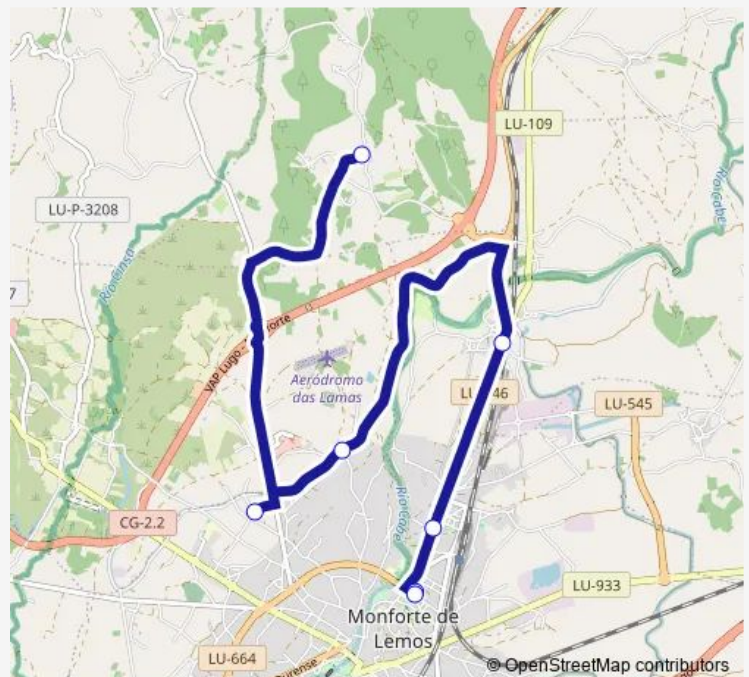

Ribasaltas

Morin

Monforte E.A.

IES RÍO Cabe

Route schedule

Chao DO Fabeiro — IES RÍO Cabe

Monday 08:20

Tuesday 08:20

Wednesday 08:20

Thursday 08:20

Friday 08:20

Saturday —

Sunday —

Route info

Direction: Chao DO Fabeiro

Stops: 7

Trip Duration: 0 hour 15 min

■ Xg677016 — IES RÍO Cabe - Chao DO Fabeiro

BusMaps

Direction

IES RÍO Cabe — Chao DO Fabeiro

7 stops

[Open route schedule](#)

IES RÍO Cabe

Monday	17:35
Tuesday	15:10
Wednesday	15:10
Thursday	15:10
Friday	15:10
Saturday	—
Sunday	—

Route info

Direction: IES RÍO Cabe

Stops: 7

Trip Duration: 0 hour 15 min

Xg677016 Bus time schedules and route maps are available in an offline PDF at busmaps.com. Use the busmaps.com website to see live bus times, train schedule or subway schedule, and step-by-step directions for all public transit in Monforte de Lemos