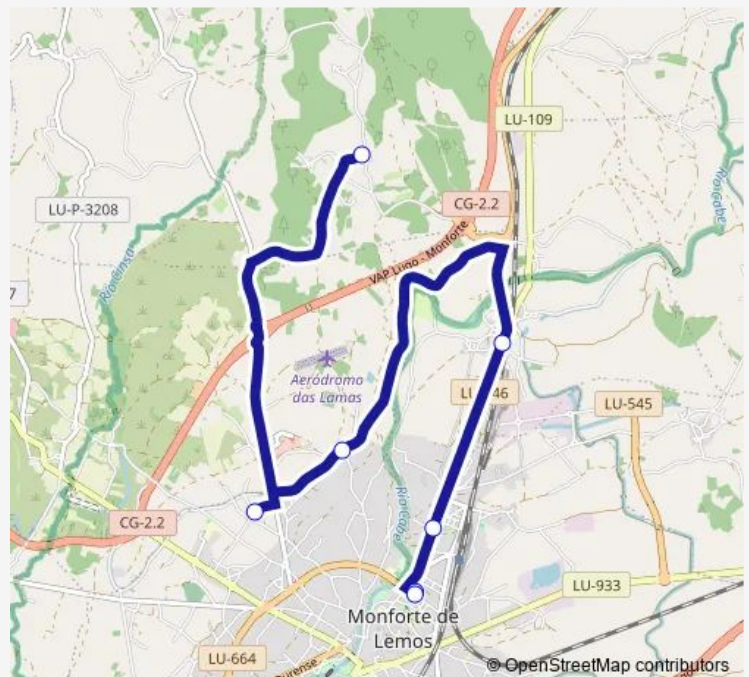

R/ Uxío Novoneyra N° 14

Ribasaltas

Morin

Monforte E.A.

IES RÍO Cabe

Route schedule

Chao DO Fabeiro — IES RÍO Cabe

Monday 08:20

Tuesday 08:20

Wednesday 08:20

Thursday 08:20

Friday 08:20

Saturday —

Sunday —

Route info

Direction: Chao DO Fabeiro

Stops: 7

Trip Duration: 0 hour 15 min

XG677016 — IES RÍO Cabe - Chao DO Fabeiro

Direction

IES RÍO Cabe — Chao DO Fabeiro

7 stops

[Open route schedule](#)

IES RÍO Cabe

Monday	17:35
Tuesday	15:10
Wednesday	15:10
Thursday	15:10
Friday	15:10
Saturday	—
Sunday	—

Route info

Direction: IES RÍO Cabe

Stops: 7

Trip Duration: 0 hour 15 min

XG677016 Bus time schedules and route maps are available in an offline PDF at busmaps.com. Use the busmaps.com website to see live bus times, train schedule or subway schedule, and step-by-step directions for all public transit in Monforte de Lemos