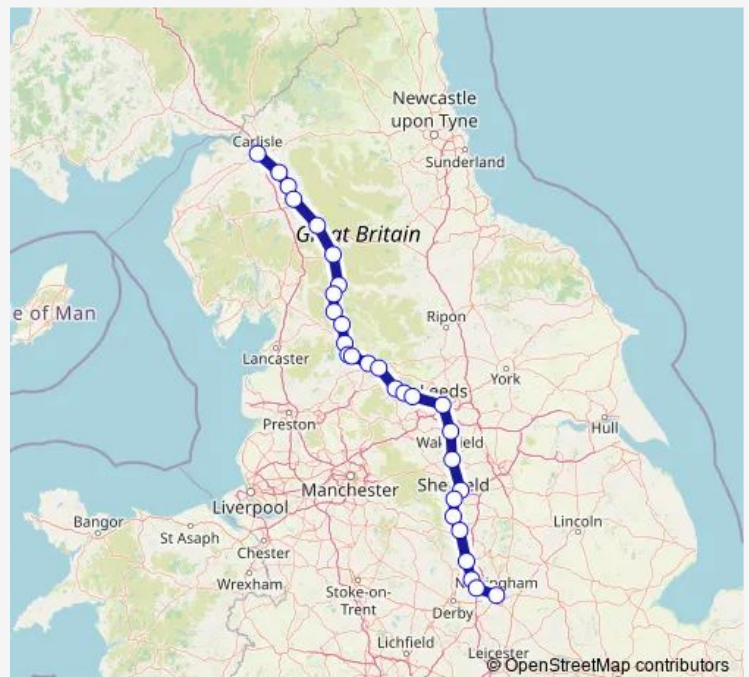

Rail Nt:Car->Not NT train service from CAR to Not

[Go to website](#)

Direction

Carlisle — Nottingham

29 stops

[Open route schedule](#)

- Carlisle
- Armathwaite
- Lazonby & Kirkoswald
- Langwathby
- Appleby
- Kirkby Stephen
- Garsdale
- Dent
- Ribblehead
- Horton-in-Ribblesdale
- Settle
- Long Preston
- Hellifield
- Gargrave
- Skipton
- Keighley
- Bingley
- Shipley
- Leeds
- Wakefield Kirkgate
- Barnsley

Route schedule

Carlisle — Nottingham

Monday	—
Tuesday	—
Wednesday	—
Thursday	—
Friday	—
Saturday	—
Sunday	15:20

Route info

Direction: Carlisle

Stops: 29

Trip Duration: 4 hour 40 min

■ Nt:Car->Not — NT train service from CAR to Not

Meadowhall

Sheffield

Dronfield

Chesterfield

Alfreton

Langley Mill

Ilkeston

Nottingham