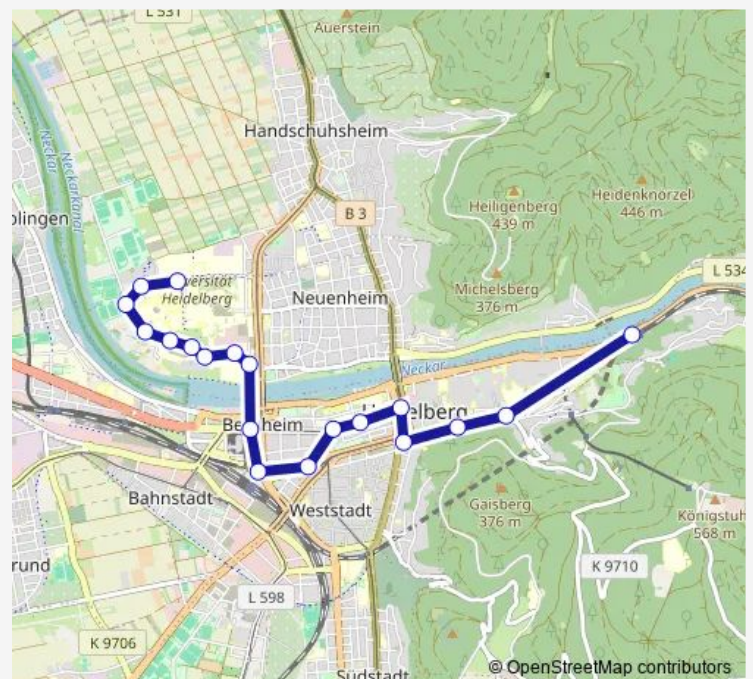

Bus RNV Moonliner 5

[Go to website](#)

Direction

Neuenheim, Kirschnerstraße — Heidelberg, Altstadt

18 stops

[Open route schedule](#)

Neuenheim, Kirschnerstraße

Neuenh., Camp. Im Neuenh. Feld

Neuenh., Med. Kl./Chirurg./Zoo

Neuenheim, Jugendherberge

Neuenheim, Studentenwohnheim

Neuenheim, Kopfklinik

Neuenheim, Pädagog. Hochschule

Neuenheim, Technologiepark

Neuenheim, Bunsengymnasium

Neuenheim, Wielandtstraße

Neuenheim, Mönchhofschule

Neuenheim, Lutherstraße

Neuenheim, Brückenstraße

Heidelberg, Bismarckplatz

Heidelberg, Gaisbergstraße

Heidelberg, Fr.-Ebert-Platz

Heidelberg, Peterskirche

Heidelberg, Altstadt

Route schedule

Neuenheim, Kirschnerstraße — Heidelberg, Altstadt

Monday —

Tuesday —

Wednesday —

Thursday —

Friday 25:18-02:18⁺¹

Saturday 03:18-02:18⁺¹

Sunday 03:18-05:18

Route info

Direction: Neuenheim, Kirschnerstraße

Stops: 18

Trip Duration: 0 hour 26 min

■ RNV Moonliner 5

BusMaps