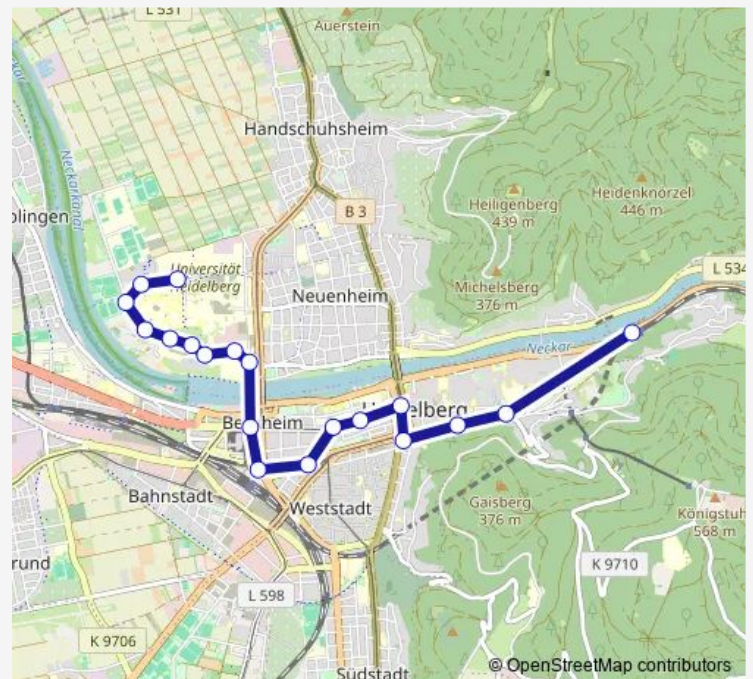

Route schedule

Neuenheim, Kopfklinik — Heidelberg, Altstadt

Monday	—
Tuesday	—
Wednesday	—
Thursday	—
Friday	24:58-02:47 ⁺¹
Saturday	03:47-02:47 ⁺¹
Sunday	03:47-05:47

Route info

Direction: Neuenheim, Kopfklinik

Stops: 19

Trip Duration: 0 hour 27 min

■ RNV Moonliner 5

BusMaps

Direction

Heidelberg, Altstadt — Neuenheim, Kirschnerstraße

21 stops

[Open route schedule](#)

Direction: Neuenheim, Kirschnerstraße

Stops: 18

Trip Duration: 0 hour 26 min

Direction

Heidelberg, Altstadt — Neuenheim, Kopfklinik

20 stops

[Open route schedule](#)

Heidelberg, Altstadt

03:57-02:57⁺¹

Sunday

03:57-04:57

Route info

Direction: Heidelberg, Altstadt

Stops: 20

Trip Duration: 0 hour 29 min

RNV Moonliner 5 Bus time schedules and route maps are available in an offline PDF at busmaps.com. Use the busmaps.com website to see live bus times, train schedule or subway schedule, and step-by-step directions for all public transit in Heidelberg