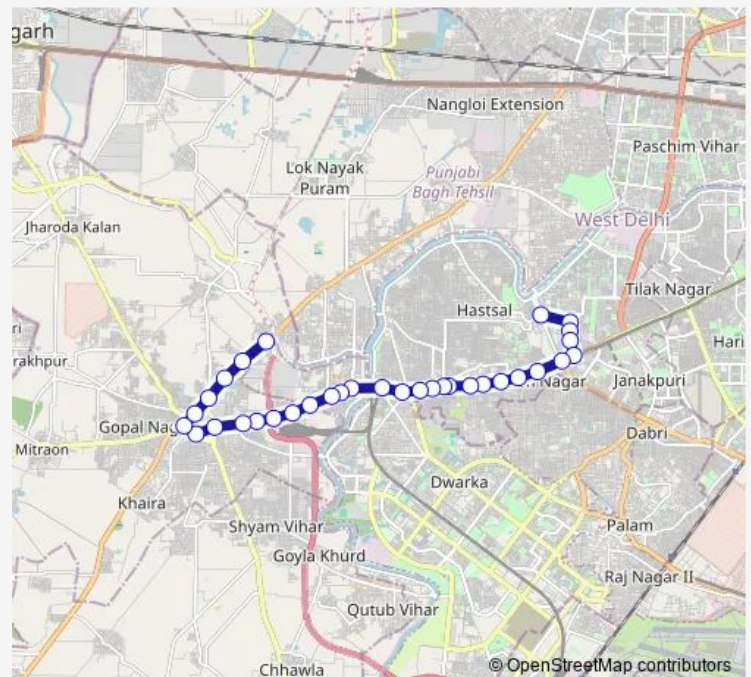

Thursday 05:00-21:42

Friday 05:00-21:42

Saturday 05:00-21:42

Sunday 05:00-21:42

Route info

Direction: Hastsal Village LIG Flats

Stops: 33

Trip Duration: 0 hour 53 min