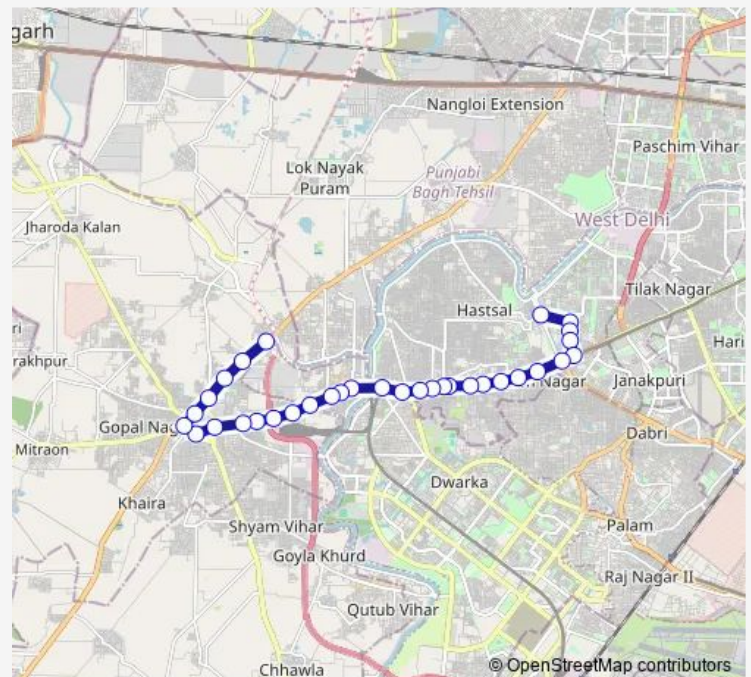

Thursday 05:00-21:42

Friday 05:00-21:42

Saturday 05:00-21:42

Sunday 05:00-21:42

Route info

Direction: Hastsal Village LIG Flats

Stops: 33

Trip Duration: 0 hour 53 min