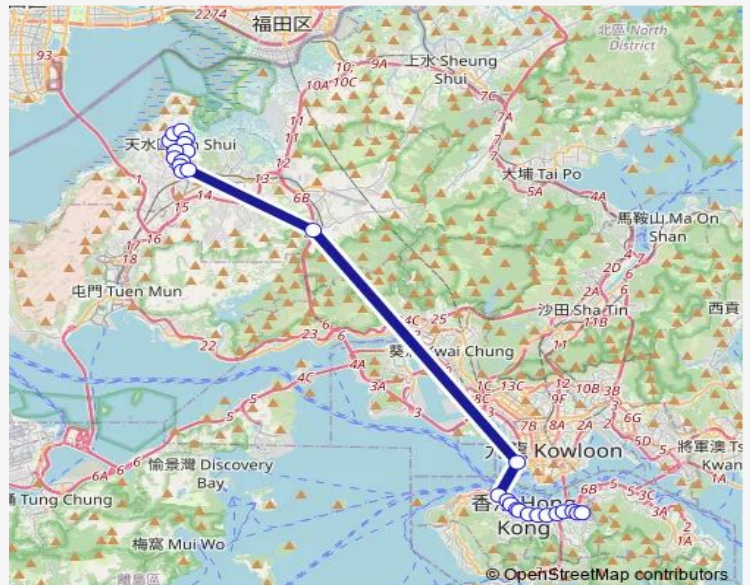

[Ctb] Hong Kong Wetland Park, Wetland Park Road[[Kmb] Hong Kong Wetland Park[[Lwb] Hong Kong Wetland Park

[Ctb] Gianni Cove, TIN Kwai Road[[Kmb] Gianni Cove[[Lwb] Gianni Cove

[Ctb] Hkfyg LEE Shau KEE College, TIN Kwai Road[[Kmb] Hkfyg LEE Shau KEE College[[Lrtfeeder] Hkfyg LEE Shau KEE College[[Lwb] Hkfyg LEE Shau KEE College

[Ctb] Maywood Court Kingswood Villas, TIN Kwai Road[[Kmb] Maywood Court[[Lwb] TIN Lung Road

[Ctb] Chestwood Court Kingswood Villas, TIN Wing Road[[Kmb] Chestwood Court[[Nlb] Chestwood Court, Kingswood Villas

[Ctb] TIN Shui Estate, TIN Shui Road[[Kmb] TIN Shui Estate[[Lwb] TIN Shui Estate[[Nlb] TIN Shui Estate

[Ctb] TIN Shui WAI Park, TIN Shui Road[[Kmb] TIN Shui WAI Park[[Lrtfeeder] TIN Shui WAI Park[[Lwb] TIN Shui WAI Park[[Nlb] TIN Shui WAI Park

Route schedule

[Ctb] TIN Shui WAI Town Centre[[Kmb] TIN Shui WAI Town Centre[[Lrtfeeder] TIN Shui WAI Town Centre[[Lwb] TIN Shui WAI Town Centre[[Nlb] TIN Shui WAI Town Centre — [Ctb] Causeway BAY (Moreton Terrace)

Monday	05:10
Tuesday	05:10
Wednesday	05:10
Thursday	05:10
Friday	05:10
Saturday	05:10
Sunday	05:10

Route info

Direction: [Ctb] TIN Shui WAI Town Centre[[Kmb] TIN Shui WAI Town Centre[[Lrtfeeder] TIN Shui WAI Town Centre[[Lwb] TIN Shui WAI Town Centre[[Nlb] TIN Shui WAI Town Centre

Stops: 29

Trip Duration: 1 hour 33 min