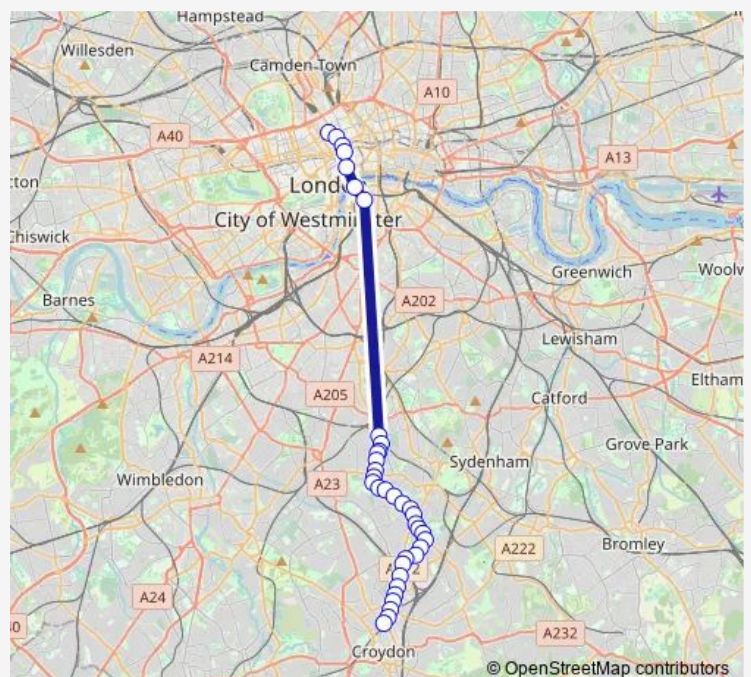

Wednesday 15:40-18:50

Thursday 15:40-18:50

Friday 15:40-18:50

Saturday —

Sunday —

Route info

Direction: Russell Square

Stops: 36

Trip Duration: 1 hour 28 min

SL6 — West Croydon - Crown Point - West Norwood - express to Waterloo - Russell Square

Grange Avenue (Se25)

Wharnccliffe Gardens

Ross Road

Nugent Road

Whitworth Road (Se25)

Selhurst Park Stadium