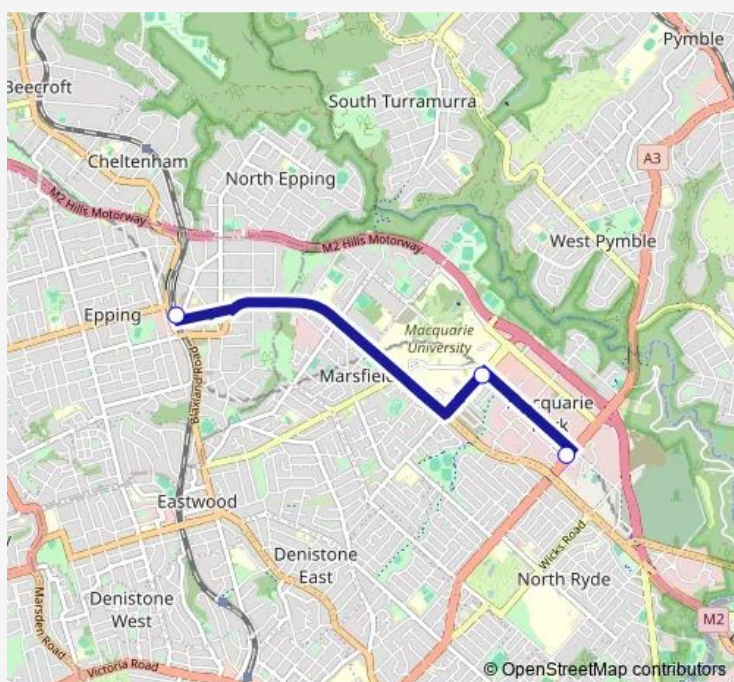

Macquarie University Station, Waterloo Rd, Stand B

Macquarie Park Station, Waterloo Rd, Stand G

Route schedule

Epping Station, Cambridge St, Stand B — Macquarie Park Station, Waterloo Rd, Stand G

Monday	06:03-02:44 ⁺¹
Tuesday	06:03-10:00
Wednesday	06:03-10:00
Thursday	06:03-10:00
Friday	06:03-10:00
Saturday	—
Sunday	—

Route info

Direction: Epping Station, Cambridge St, Stand B

Stops: 3

Trip Duration: 0 hour 11 min

S16 — Epping to Macquarie Park via Macquarie University

Direction

Macquarie Park Station, Lane Cove Rd, Stand B — Epping Station, Cambridge St, Stand B

3 stops

[Open route schedule](#)

Macquarie Park Station, Lane Cove Rd, Stand B

Macquarie University Station, Herring Rd, Stand E

Epping Station, Cambridge St, Stand B

Route schedule

Macquarie Park Station, Lane Cove Rd, Stand B — Epping Station, Cambridge St, Stand B

Monday	15:00-02:58 ⁺¹
Tuesday	15:00-19:00
Wednesday	15:00-19:00
Thursday	15:00-19:00
Friday	15:00-19:00
Saturday	—
Sunday	—

Route info

Direction: Macquarie Park Station, Lane Cove Rd, Stand B

Stops: 3

Trip Duration: 0 hour 15 min