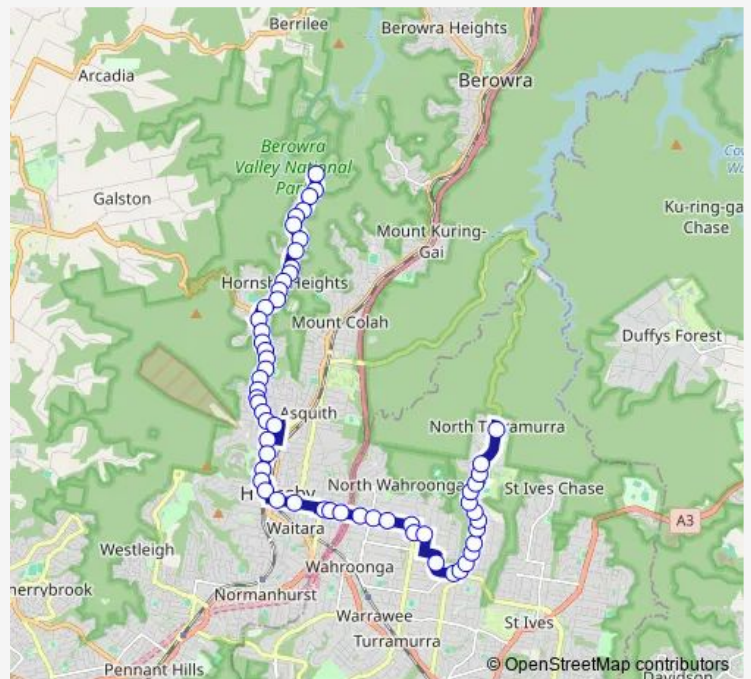

School Bus 8056 Hornsby Heights to Kuringai Hs

[Go to website](#)

**Direction**

Somerville Rd Opp Blackash Pl — Ku-ring-gai Creative Arts High School, Bobbin Head Rd

58 stops

[Open route schedule](#)

- Somerville Rd Opp Blackash Pl
- Somerville Rd At Binya Cl
- Somerville Rd At Oakwood Pl
- Somerville Rd Opp Wanninga Rd
- Somerville Rd Opp Jenolan Cl
- Somerville Rd Opp Wallace Cl
- Somerville Rd Opp Joycelyn Cl
- Somerville Rd At Peter Cl
- Somerville Rd Before Retford Way
- Somerville Rd At Retford Way
- Somerville Rd Before Plateau Cl
- Somerville Rd After Altona St
- Somerville Rd At Lynette Cl
- Somerville Rd Opp Koala Pl
- Hornsby Heights Public School, Somerville Rd
- Galston Rd After Somerville Rd
- Galston Rd At Evans Rd
- Galston Rd Before Grevillea Cres
- KU Grevillea Preschool, Galston Rd
- Rofe Park, Galston Rd
- Galston Rd After Cawthorne St

**Route schedule**

Somerville Rd Opp Blackash Pl — Ku-ring-gai Creative Arts High School, Bobbin Head Rd

Monday	07:55
Tuesday	07:55
Wednesday	07:55
Thursday	07:55
Friday	—
Saturday	—
Sunday	—

**Route info**

Direction: Somerville Rd Opp Blackash Pl

Stops: 58

Trip Duration: 0 hour 55 min

8056 — Hornsby Heights to Kuringai Hs

Galston Rd Before Sutton St

Galston Rd Opp Spedding Rd

Galston Rd At Ethel St

Galston Rd Before Clarinda St

Junction Rd Before Darri Av

Junction Rd After Grosvenor St

Junction Rd At Wahroonga Av

Junction Rd Before Eastern Rd

Kintore St At Eastern Rd

Claude Cameron Grove Park, Kintore St

Burns Rd After Finchley Pl