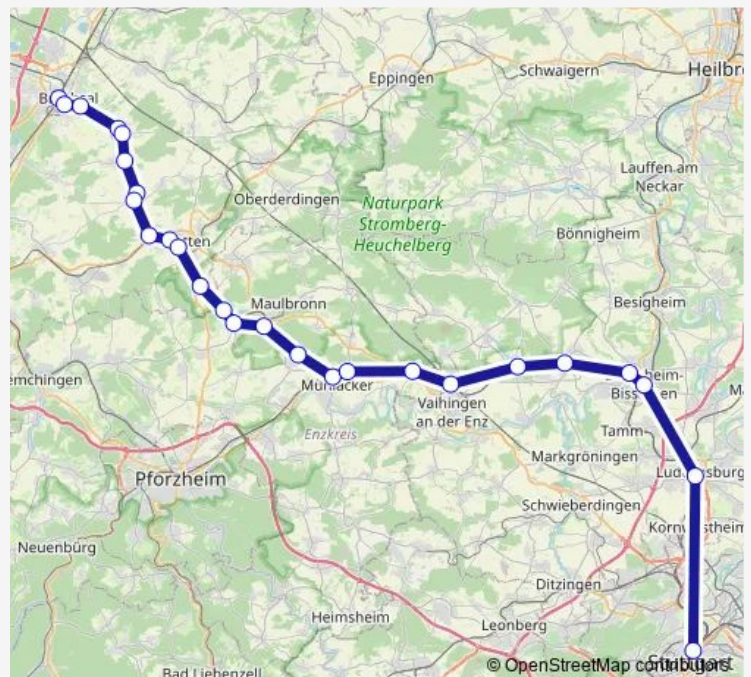

Rail MEX17c

[Go to website](#)

Direction

Stuttgart Hbf — Bruchsal

26 stops

[Open route schedule](#)

Stuttgart Hbf

Ludwigsburg

Bietigheim-Bissingen

Ellental

Sachsenheim

Sersheim

Vaihingen(Enz)

Illingen(Württ)

Mühlacker Rößlesweg

Mühlacker

Ötisheim

Maulbronn West

Ölbronn-Dürn

Knittlingen-Kleinvillars

Bretten-Ruit

Bretten Rechberg

Bretten

Diedelsheim

Gondelsheim(Baden)

Gondelsheim Schlosstadion

Helmsheim

Route schedule

Stuttgart Hbf — Bruchsal

Monday 13:47-16:14

Tuesday 13:47-16:14

Wednesday 13:47

Thursday 13:47-16:14

Friday 13:47-16:14

Saturday 13:47

Sunday 13:47

Route info

Direction: Stuttgart Hbf

Stops: 26

Trip Duration: 1 hour 35 min

MEX17c

BusMaps