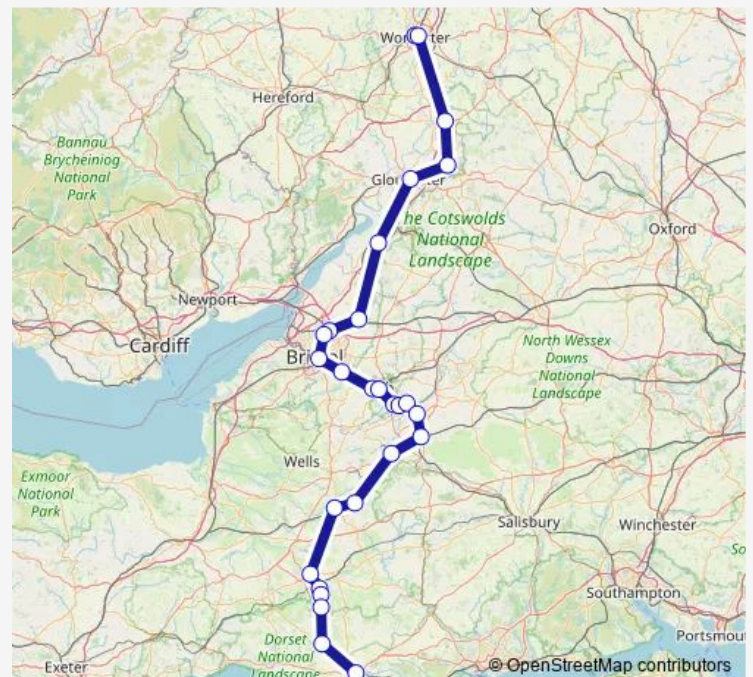

Rail Gw:Wof->Wey GW train service from WOF to Wey

[Go to website](#)

Direction

Worcester Foregate Street — Weymouth

29 stops

[Open route schedule](#)

Worcester Foregate Street

Worcester Shrub Hill

Keynsham

Oldfield Park

Bath Spa

Freshford

Avoncliff

Bradford-on-Avon

Trowbridge

Westbury (Wilts)

Frome

Bruton

Castle Cary

Route schedule

Worcester Foregate Street — Weymouth

Monday —

Tuesday —

Wednesday —

Thursday —

Friday —

Saturday 06:48-12:56

Sunday —

Route info

Direction: Worcester Foregate Street

Stops: 29

Trip Duration: 4 hour 12 min