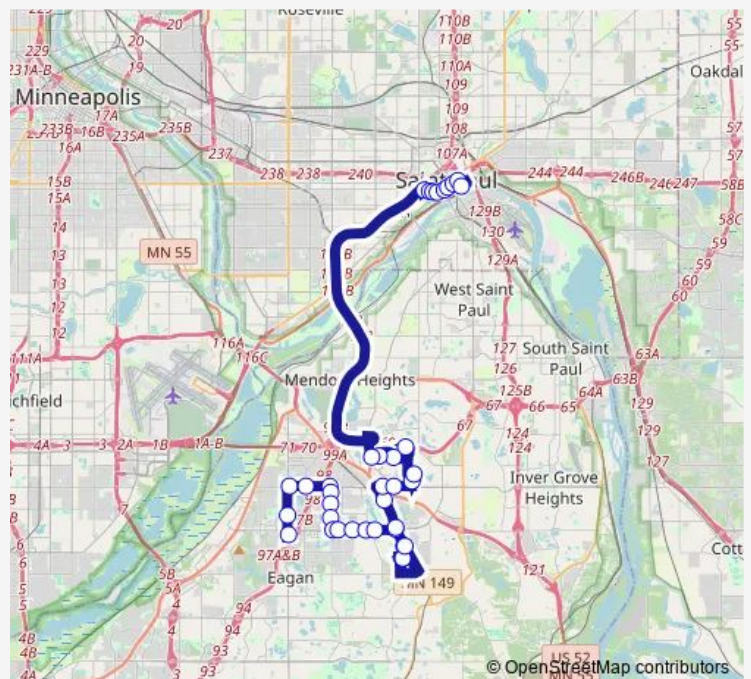

Lone Oak Rd at Lone Oak Dr S corner

Route schedule

Eagan Transit Station — St Paul Union Depot (dropoff)

Monday 15:03-16:58

Tuesday 15:03-16:58

Wednesday 15:03-16:58

Thursday 15:03-16:58

Friday 15:03-16:58

Saturday —

Sunday —

Route info

Direction: Eagan Transit Station

Stops: 36

Trip Duration: 1 hour 0 min

489 — St. Paul-Viking Lakes-T.Reuters-Eagan

Ames Crossing Rd at Shanahan Way SE corn

Thomson Reuters and Prime Therapeutics

Nordic Way at Omni Hotel W corner

Vikings Pkwy at Vikings Cir NE corner

Vikings Pkwy at Lone Oak Pkwy NW corner

Vikings Pkwy at Dodd Rd NE corner

Smith Ave & Kellogg Blvd / 5th St W

St Paul Union Depot (dropoff)

Direction

St Paul Union Depot Gate A — Eagan Transit Station

34 stops

[Open route schedule](#)

St Paul Union Depot Gate A

6 St at Jackson St NE corner

6 St at Jackson St/Robert St N corner