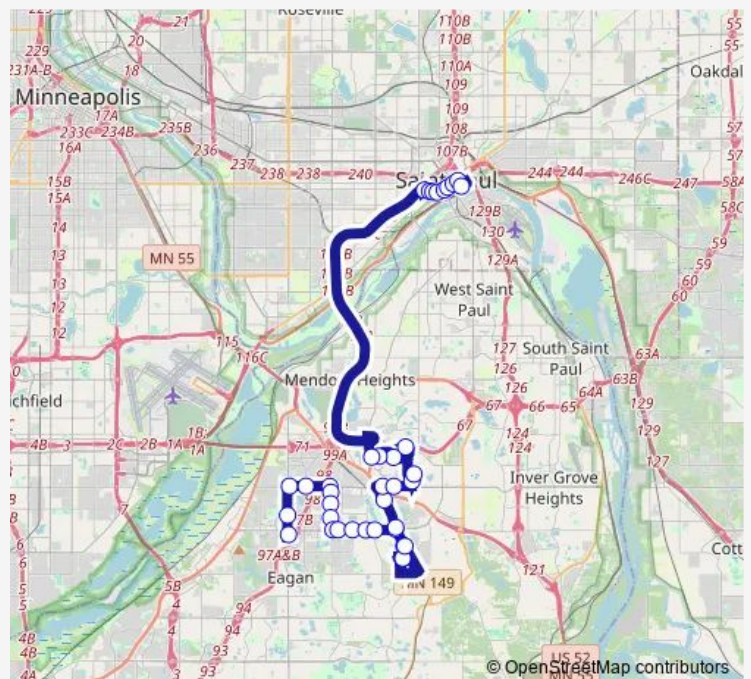

Lone Oak Rd at Lone Oak Dr S corner

Route schedule

Eagan Transit Station — St Paul Union Depot (dropoff)

Monday 15:03-16:58

Tuesday 15:03-16:58

Wednesday 15:03-16:58

Thursday 15:03-16:58

Friday 15:03-16:58

Saturday —

Sunday —

Route info

Direction: Eagan Transit Station

Stops: 36

Trip Duration: 1 hour 0 min

489 — St. Paul-Viking Lakes-T.Reuters-Eagan

Ames Crossing Rd at Shanahan Way SE corn

Thomson Reuters and Prime Therapeutics

Nordic Way at Omni Hotel W corner

Vikings Pkwy at Vikings Cir NE corner

Vikings Pkwy at Lone Oak Pkwy NW corner

Vikings Pkwy at Dodd Rd NE corner

Smith Ave & Kellogg Blvd / 5th St W

Direction: St Paul Union Depot Gate A

Stops: 34

Trip Duration: 1 hour 3 min

Yankee Doodle Rd at Lexington Av NE corn

Lexington Av at Neil Armstrong Blvd SE c

Gemini Rd at Lexington Ave NE corner

Lexington Av at Clubview Dr SE corner