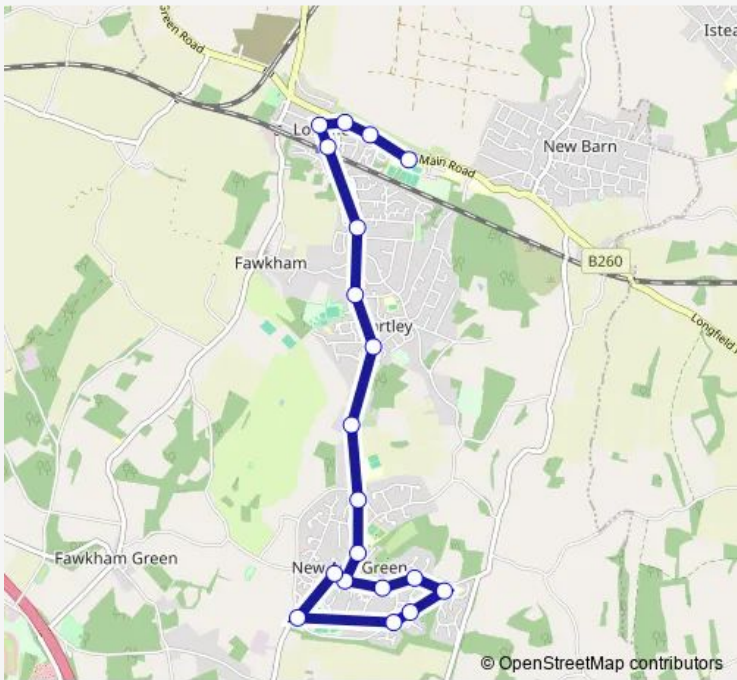

# Bus 489 New Ash Green - Longfield Academy

[Go to website](#)

**Direction**  
 Foxbury — Longfield Academy  
 20 stops  
[Open route schedule](#)

- Foxbury
- Lambardes
- Spring Cross
- Redhill Wood
- Bowes Wood
- Westfield
- Ash Road
- Turner's Oak Shaw
- North Square
- Olivers Mill
- The Black Lion
- Chantry Avenue
- Post Office
- Green Way
- Larks Field
- Railway Station
- Essex Road
- Church
- St Marys Way
- Longfield Academy

Route schedule  
 Foxbury — Longfield Academy

Monday	07:48
Tuesday	07:48
Wednesday	07:48
Thursday	07:48
Friday	07:48
Saturday	—
Sunday	—

Route info  
 Direction: Foxbury  
 Stops: 20  
 Trip Duration: 0 hour 27 min

489 — New Ash Green - Longfield Academy **BusMaps**

**Direction**

Longfield Academy — Turner's Oak Shaw

19 stops

[Open route schedule](#)

Longfield Academy

St Marys Way

Church

## Route schedule

Longfield Academy — Turner's Oak Shaw

Monday 15:30

Tuesday 15:30

Wednesday 14:10

Thursday 15:30

Friday 15:30

Saturday —