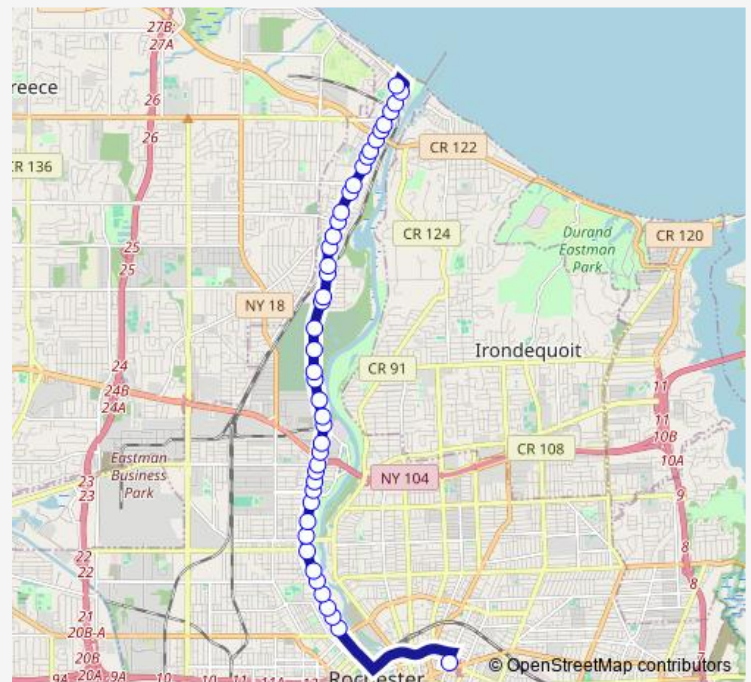

Lake & Phelps

Lake & Emerson

Lake & Ravine

Lake & Lexington

Lake & opp Selye

Lake & 1024 Lake Ave

Lake & Rose

Lake & Seneca

Lake & Riverside

Lake & Flower City

Lake & Ridgeway

Lake & Redwood

Lake & Lot 18 Kodak

Lake Ave & Hanford Landing Rd

Lake & Maplewood

Lake & Merrill

### Route schedule

WOI - School 58 — Estes & Corrigan

Monday 15:40

Tuesday 15:40

Wednesday 15:40

Thursday 15:40

Friday 15:40

Saturday —

### Route info

Direction: WOI - School 58

Stops: 44

Trip Duration: 0 hour 40 min

489 — Maplewood-Charlotte/Univ

Lake & St Bernards Park Apts

Lake & Holy Sepuchre Cemetery N Ent

Lake & Riverside Cemetery