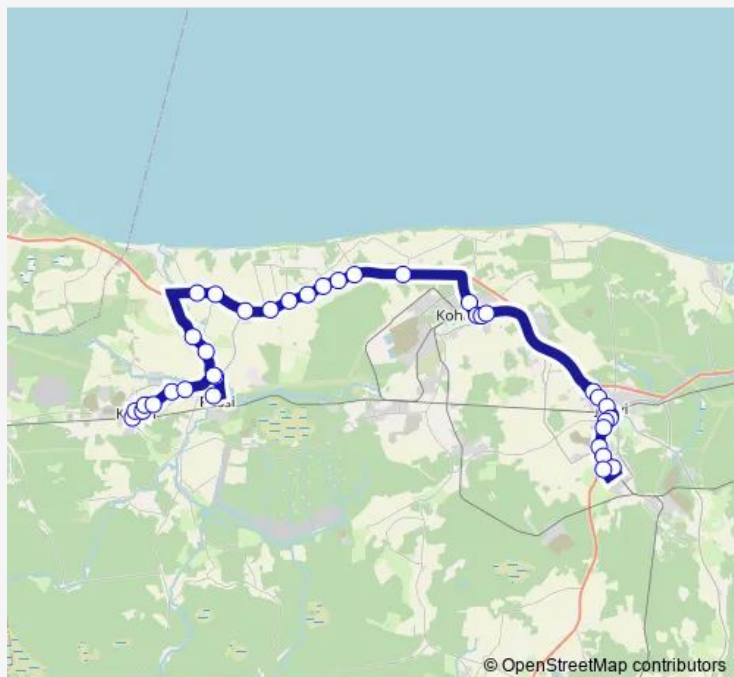

Saturday —

Sunday —

Route info

Direction: Kiviõli jaam

Stops: 36

Trip Duration: 1 hour 5 min

Saka tee

Kunstide kool