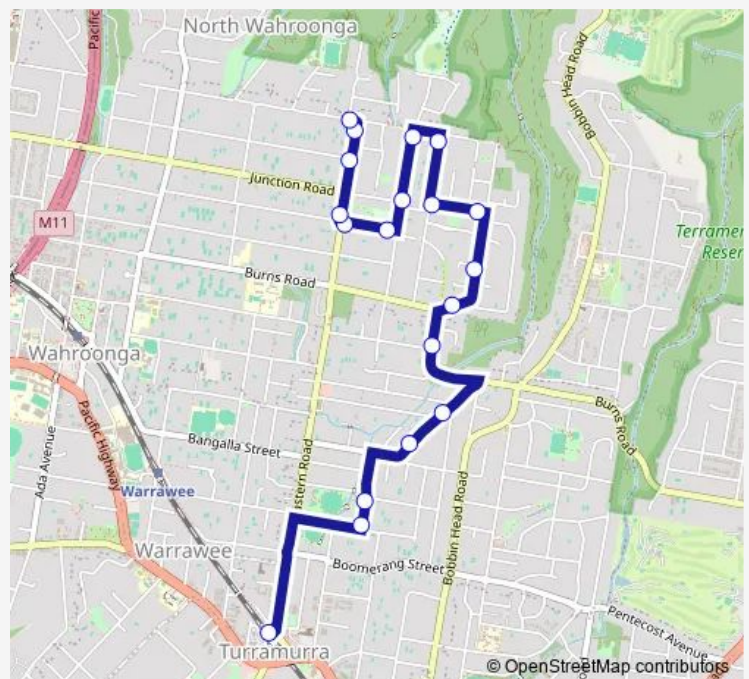

Cherrywood Av At Hampden Rd

Hampden Av Before Boundary Rd

Westbrook Av After Boundary Rd

Westbrook Av Opp Junction Lane

Kintore St Opp Claude Cameron Grove Park

Kintore St At Eastern Rd

Eastern Rd At Kintore St

Eastern Rd At Carrington Rd

Eastern Rd Before Boundary Rd

Boundary Rd Opp Daly Av

Route schedule

Turramurra Station, Stand C — Boundary Rd Opp Daly Av

Monday 07:59

Tuesday 07:59

Wednesday 07:59

Thursday 07:59

Friday —

Saturday —

Sunday —

Route info

Direction: Turramurra Station, Stand C

Stops: 19

Trip Duration: 0 hour 16 min

8019 — Turramurra Station to Boundary Rd after Eastern Rd, North Wahroonga **BusMaps**

8019 School Bus time schedules and route maps are available in an offline PDF at busmaps.com. Use the busmaps.com website to see live bus times, train schedule or subway schedule, and step-by-step directions for all public transit in Sydney