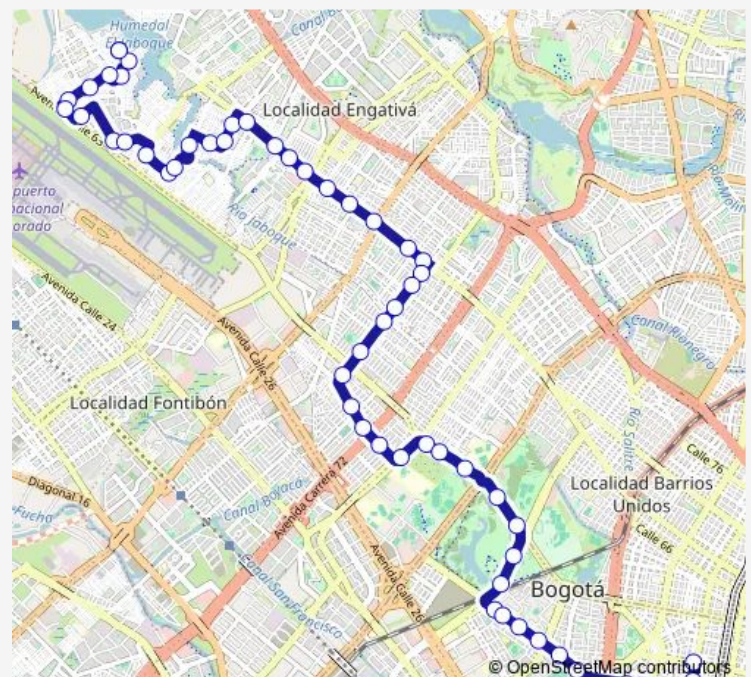

AC 72 - KR 96a

Route schedule

CL 70A Bis A - KR 117A — AC 57 - KR 17

Monday	—
Tuesday	—
Wednesday	—
Thursday	—
Friday	—
Saturday	—
Sunday	06:20-12:45

Route info

Direction: CL 70A Bis A - KR 117A

Stops: 55

Trip Duration: 1 hour 18 min