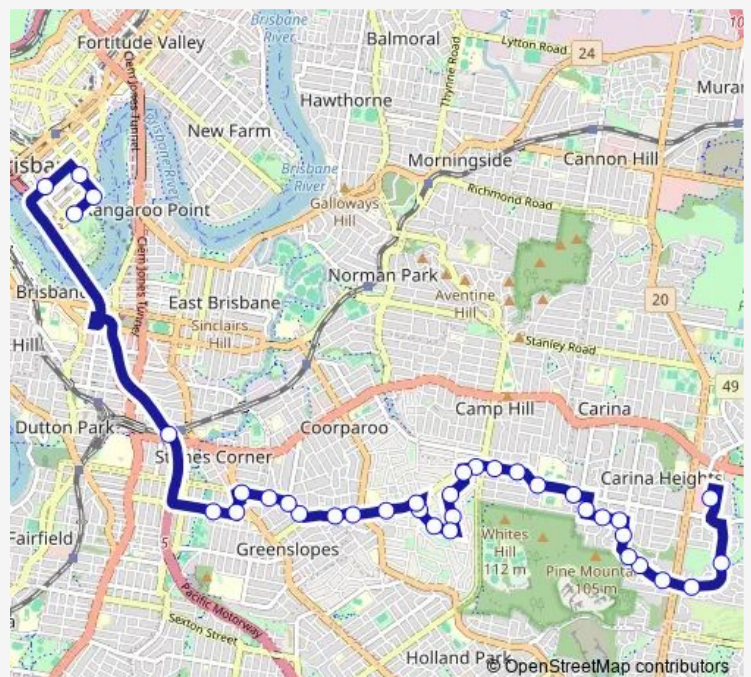

Orion St near Satellite St, stop 35

Eva St near Glyn St, stop 34

Route schedule

Carindale Shopping Centre station, platform D — Alice Street Stop 95A app George St

Monday 07:07-08:07

Tuesday 07:07-08:07

Wednesday 07:07-08:07

Thursday 07:07-08:07

Friday 07:07-08:07

Saturday —

Sunday —

Route info

Direction: Carindale Shopping Centre station, platform D

Stops: 36

Trip Duration: 0 hour 45 min

Elizabeth Street Stop 81 near George St

Edward Street Stop 144 near Charlotte St

Alice Street Stop 96 near Edward St

Alice Street Stop 95A app George St

Direction

Elizabeth Street Stop 81 near George St — Carindale Shopping Centre Interchange

Friday 16:35-17:35

Saturday —

Sunday —

Route info

Direction: Elizabeth Street Stop 81 near George St

Stops: 37

Trip Duration: 0 hour 43 min

Samuel St at Herbert Street, stop 42