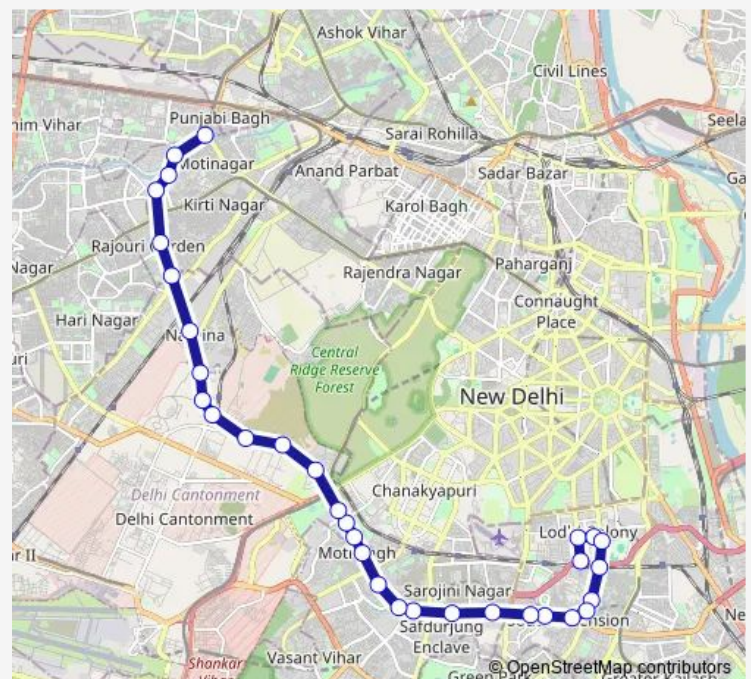

RR Line

### Route schedule

Kushak Nallah Depot — Punjabi Bagh Terminal

Monday 06:05-06:37

Tuesday 06:05-06:37

Wednesday 06:05-06:37

Thursday 06:05-06:37

Friday 06:05-06:37

Saturday 06:05-06:37

Sunday 06:05-06:37

### Route info

Direction: Kushak Nallah Depot

Stops: 32

Trip Duration: 1 hour 22 min

448extdown

BusMaps

Garrison Engg.

Barar Square