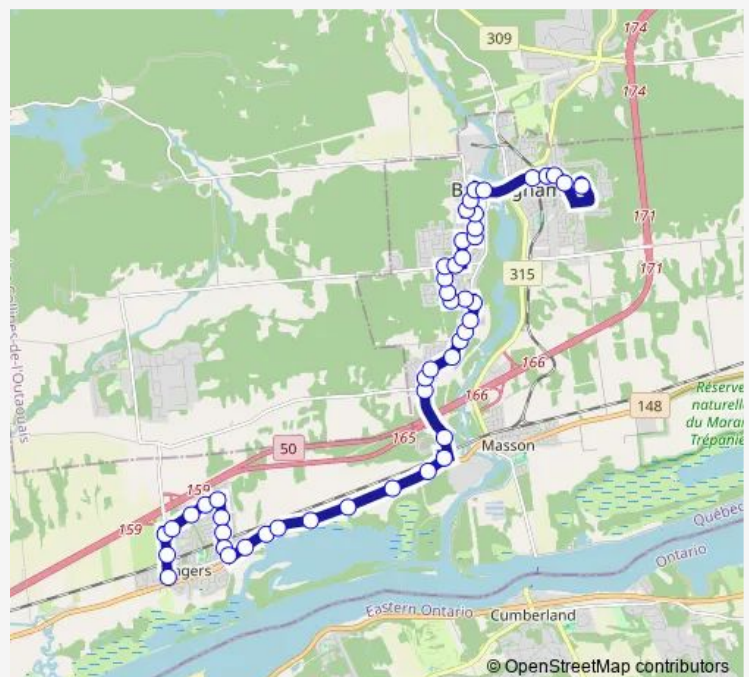

Tuesday 07:19-07:21

Wednesday 07:19-07:21

Thursday 07:19-07:21

Friday 07:19-07:21

Saturday —

Sunday —

Route info

Direction: des Laurentides/du Progrès

Stops: 48

Trip Duration: 0 hour 39 min

297 — Hormisdas-Gamelin

Georges/des Liards

Georges/de l'Écorce

Georges/de l'Écorce

Georges/Foucault

Parc-O-BUS Georges/Foucault

Friday 15:00

Saturday —

Sunday —

Route info

Direction: Départ École Secondaire Hormisdas-Gamelin

Stops: 49

Trip Duration: 0 hour 35 min

Georges/de l'Écorce