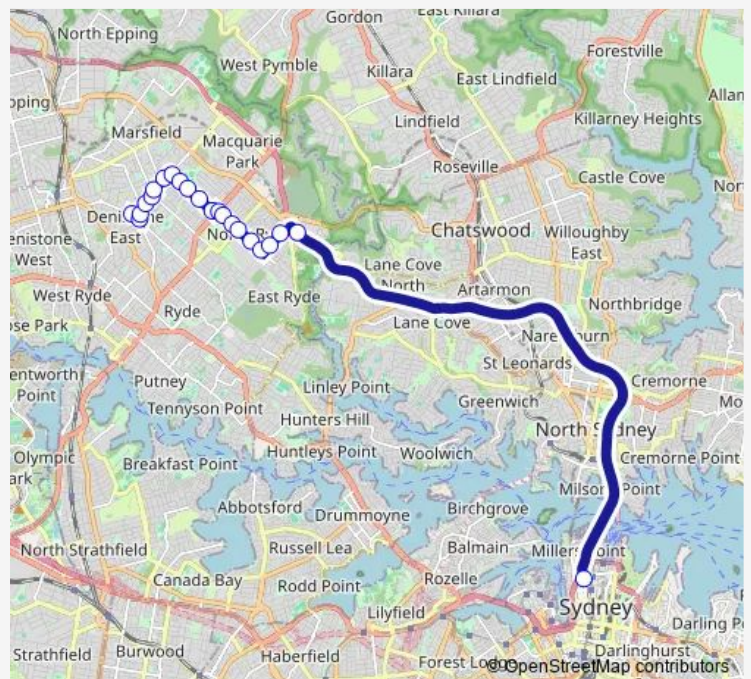

Kent Road Public School, Herring Rd

Herring Rd At Patricia St

Herring Rd Before Bridge Rd

Tallwood Av After Bridge Rd

Route schedule

Wynyard Station, York St, Stand J — Colvin Park, Lovell Rd

Monday 16:50-18:50

Tuesday 16:50-18:50

Wednesday 16:50-18:50

Thursday 16:50-18:50

Friday 16:50-18:50

Saturday —

Sunday —

Route info

Direction: Wynyard Station, York St, Stand J

Stops: 24

Trip Duration: 0 hour 40 min

297 — City Wynyard to Denistone East via Lane Cove Tunnel

21 Tallwood Av

North Rd After Watts Rd

North Rd After Watts Rd

Colvin Park, Lovell Rd

Direction

Epping Rd At Rivett Rd

Wynyard Station, York St, Stand P

Route schedule

Colvin Park, Lovell Rd — Wynyard Station, York St, Stand P

Monday 06:36-08:33

Tuesday 06:36-08:33

Wednesday 06:36-08:33

Thursday 06:36-08:33