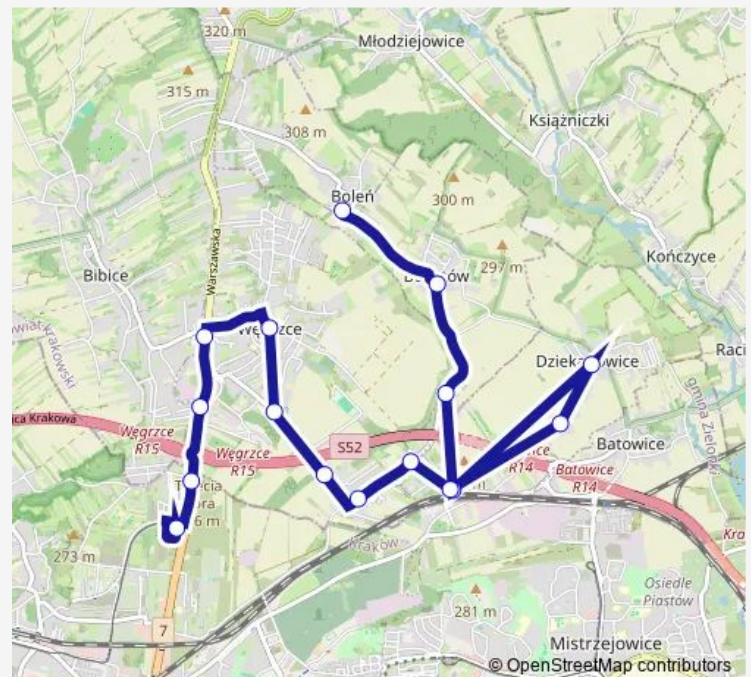

Węgrzce Magiczne Wzgórze (nż)

Węgrzce Centrum

Węgrzce A1

Węgrzce Starostwo Powiatowe

Witkowicka (nż)

Górka Narodowa P+R

Route schedule

Boleń Pętla — Górka Narodowa P+R

Monday 04:33-23:11

Tuesday 04:33-23:11

Wednesday 04:33-23:11

Thursday 04:33-23:11

Friday 04:33-23:11

Saturday 04:35-23:11

Sunday 04:50-23:11

Route info

Direction: Boleń Pętla

Stops: 16

Trip Duration: 0 hour 26 min

■ 297

BusMaps

Direction

Górka Narodowa P+R — Boleń Pętla

17 stops

Friday 04:22-22:40

Saturday 04:24-22:42

Sunday 04:39-22:42

Route info

Direction: Górka Narodowa P+R

Stops: 17

Trip Duration: 0 hour 26 min

297 Bus time schedules and route maps are available in an offline PDF at busmaps.com. Use the busmaps.com website to see live bus times, train schedule or subway schedule, and step-by-step directions for all public transit in Krakow