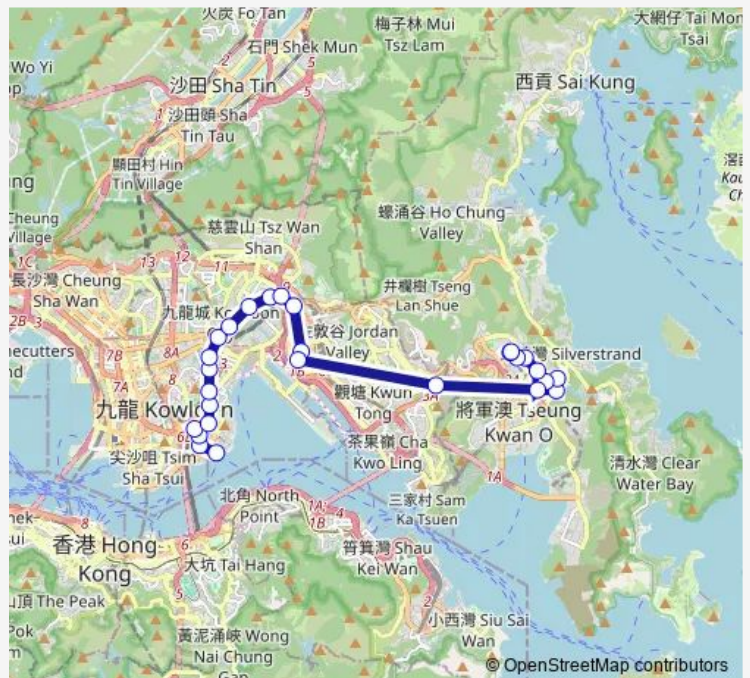

Route info

Direction: [Kmb] Hung HOM (Hung Luen Road) BUS Terminus[[Nlb] Hung HOM (Hung Luen Road)

Stops: 27

Trip Duration: 0 hour 58 min

297 — PO LAM - Hung HOM (Hung Luen Road)

[Ctb] THE Latitude, Prince Edward Road East[[Kmb+Ctb] THE Latitude/
The Latitude, Prince Edward Road East[[Kmb] THE Latitude