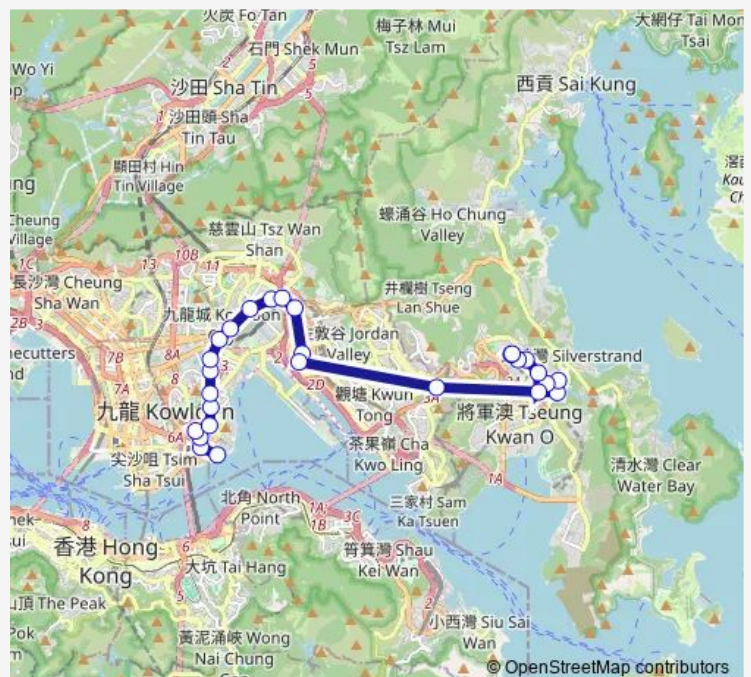

Route info

Direction: [Kmb] Hung HOM (Hung Luen Road) BUS Terminus[[Nlb] Hung HOM (Hung Luen Road)

Stops: 27

Trip Duration: 0 hour 54 min

[Ctb] THE Latitude, Prince Edward Road East[[Kmb+Ctb] THE Latitude/
The Latitude, Prince Edward Road East[[Kmb] THE Latitude