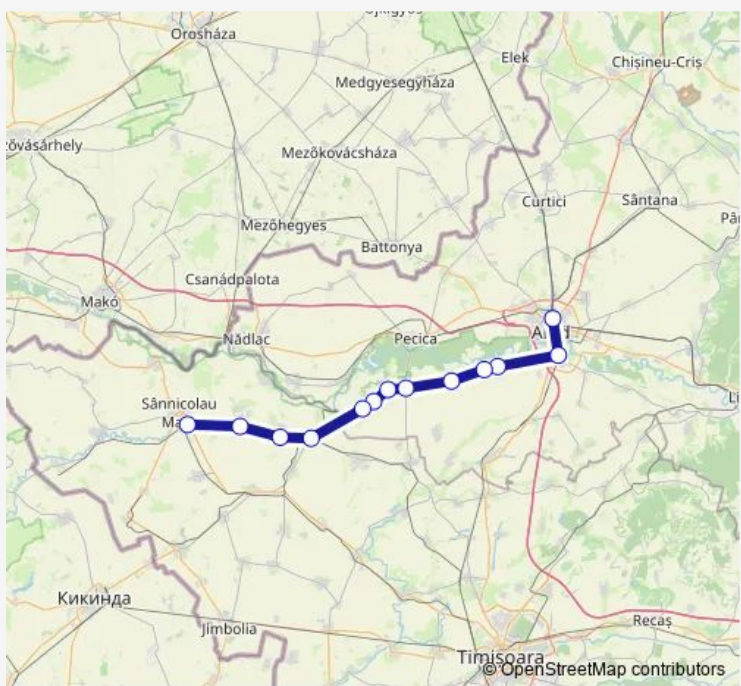

Rail R: Arad - Sânnicolau Mare Hm. R: Arad - Aradu Nou
 - Zădăreni Hm. - Bodrogu Nou h. - Felnac h. - Sânpetru
 German h. - Munor h. - Secusigiu h. - Aranca h. - Periam
 - Sânpetru h. - Saravale h. - Sânnicolau Mare Hm.

[Go to website](#)

Direction
 Arad — Sânnicolau Mare Hm.

13 stops

[Open route schedule](#)

- Arad
- Aradu Nou
- Zădăreni Hm.
- Bodrogu Nou h.
- Felnac h.
- Sânpetru German h.
- Munor h.
- Secusigiu h.
- Aranca h.
- Periam
- Sânpetru h.
- Saravale h.
- Sânnicolau Mare Hm.

Route schedule
 Arad — Sânnicolau Mare Hm.

Monday	07:09-19:37
Tuesday	07:09-19:37
Wednesday	07:09-19:37
Thursday	07:09-19:37
Friday	07:09-19:37
Saturday	07:09-19:37
Sunday	07:09-19:37

Route info

Direction: Arad

Stops: 13

Trip Duration: 1 hour 33 min

R: Arad - Sânnicolau Mare Hm. Rail time schedules and route maps are available in an offline PDF at busmaps.com. Use the busmaps.com website to see live bus times, train schedule or subway schedule, and step-by-step directions for all public transit in Secusigiu