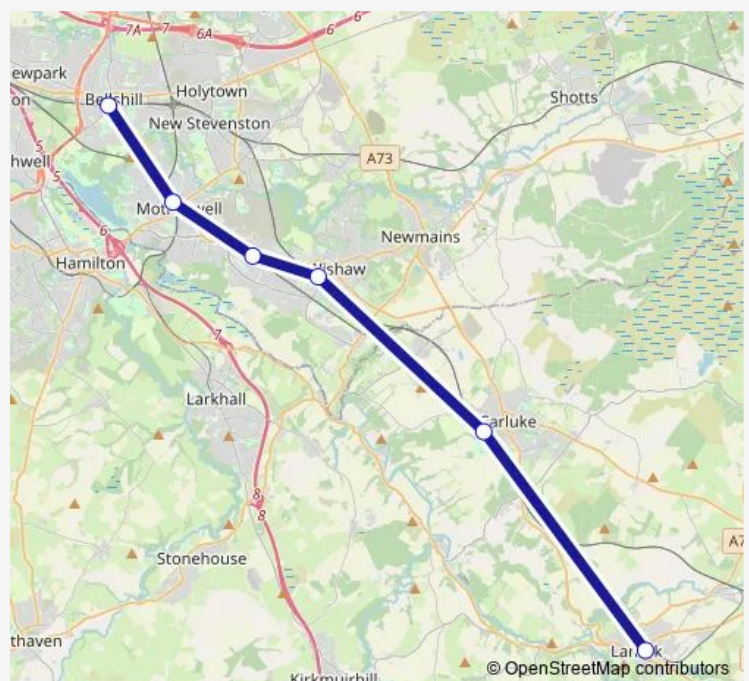

Rail Replacement Bus Service Sr:Blh->Lnk SR replacement bus service from BLH to Lnk

[Go to website](#)

Direction

Bellshill — Lanark

6 stops

[Open route schedule](#)

Bellshill

Motherwell

Saturday

—

Sunday

09:46-22:53

Route info

Direction: Bellshill

Stops: 6

Trip Duration: 1 hour 9 min

■ Sr:Blh->Lnk — SR replacement bus service from BLH to Lanark **BusMaps**

Sr:Blh->Lnk Rail Replacement Bus Service time schedules and route maps are available in an offline PDF at busmaps.com. Use the busmaps.com website to see live bus times, train schedule or subway schedule, and step-by-step directions for all public transit in Motherwell