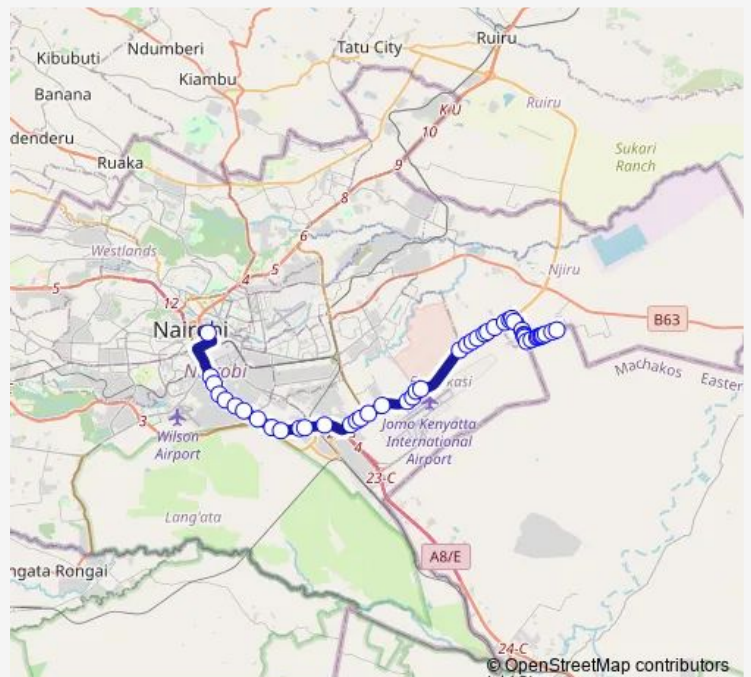

Astrol

China

Barracks/75 Rounda

Route schedule

Utawala — Kencom/Ambassadeur

Monday 06:00

Tuesday 06:00

Wednesday 06:00

Thursday 06:00

Friday 06:00

Saturday 06:00

Sunday 06:00

Route info

Direction: Utawala

Stops: 44

Trip Duration: 1 hour 8 min

■ 33UTW — Utawala-Ambassadeur

Base

Tuskys

Aviation

Taj Mall

Transami

Kitindo

Kobil

Stops: 47

Trip Duration: 1 hour 6 min

Mihang'o/Kayole Junction

Keza

Ap

Kwa Chief

Amani

Tumaini