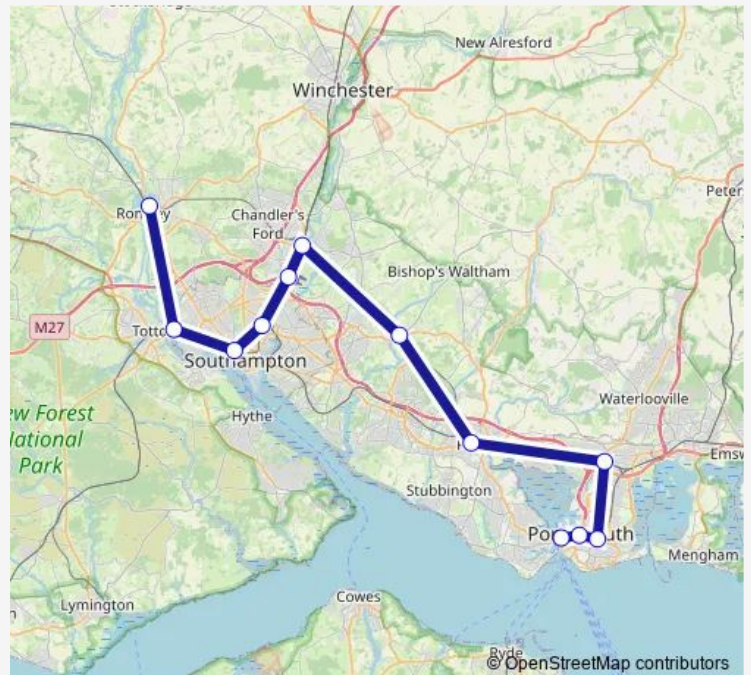

Rail Gw:Pmh->Rom GW train service from PMH to Rom

[Go to website](#)

Direction

Portsmouth Harbour — Romsey

12 stops

[Open route schedule](#)

Portsmouth Harbour

Portsmouth & Southsea

Fratton

Cosham

Fareham

Botley

Eastleigh

Southampton Airport Parkway

St Denys

Southampton Central

Redbridge (Hants)

Romsey

Route schedule

Portsmouth Harbour — Romsey

Monday —

Tuesday —

Wednesday —

Thursday —

Friday —

Saturday 06:08-21:23

Sunday —

Route info

Direction: Portsmouth Harbour

Stops: 12

Trip Duration: 1 hour 12 min

■ Gw:Pmh->Rom — GW train service from PMH to Rom