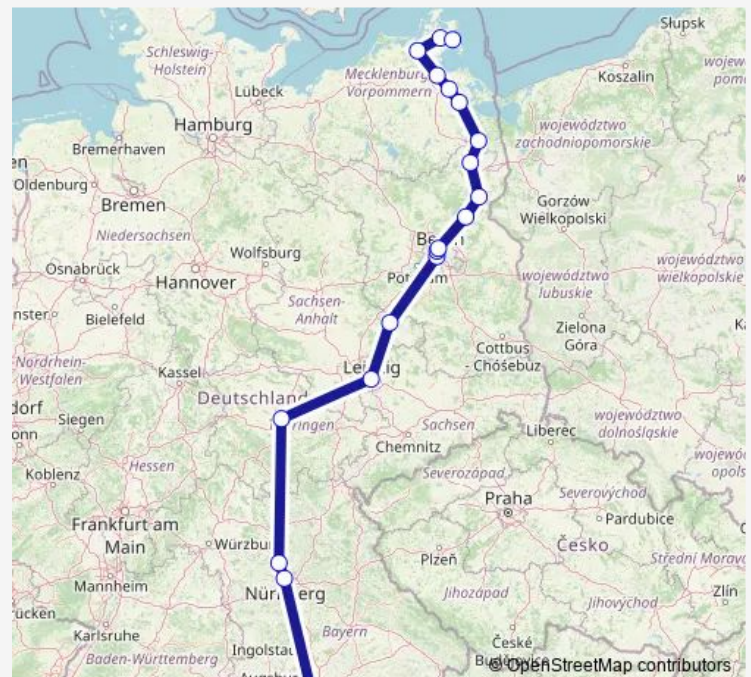

Rail ICE 1710

[Go to website](#)

Direction

München Hbf — Ostseebad Binz

19 stops

[Open route schedule](#)

München Hbf

Nürnberg Hbf

Erlangen

Erfurt Hbf

Leipzig Hbf

Lutherstadt Wittenberg Hbf

Berlin Südkreuz

Berlin Hbf (tief)

Berlin Gesundbrunnen

Eberswalde Hbf

Angermünde

Prenzlau

Pasewalk

Anklam

Züssow

Greifswald

Stralsund Hbf

Bergen auf Rügen

Saturday 08:56

Sunday 08:56

Route info

Direction: München Hbf

Stops: 19

Trip Duration: 9 hour 8 min

ICE 1710

ICE 1710 Rail time schedules and route maps are available in an offline PDF at busmaps.com. Use the busmaps.com website to see live bus times, train schedule or subway schedule, and step-by-step directions for all public transit in Berlin