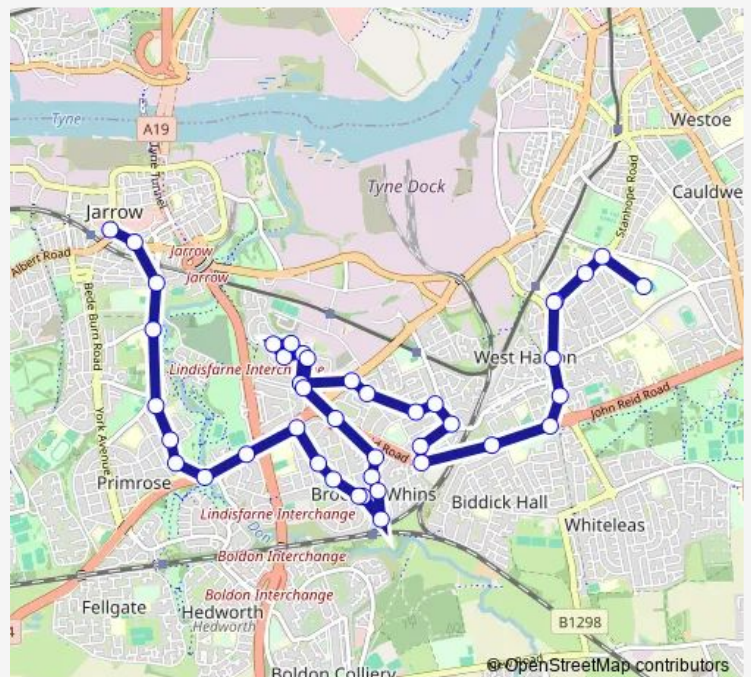

Winskell Road-Richardson Avenue

Wenlock Road-Monkton Avenue

Dame Flora Robson Avenue-Fox Avenue

Dame Flora Robson Avenue

Henderson Road

Newcastle Road-Henderson Road

Lynton Avenue

Taunton Avenue

Falmouth Drive-Bideford Gardens

Flamouth Drive - Brixham Crescent

Falmouth Drive-Tavistock Place

Route schedule

St Wilfrid's Rc College — Jarrow Bus Station

Monday 15:05

Tuesday 15:05

Wednesday 15:05

Thursday 15:05

Friday 15:05

Saturday —

Sunday —

Route info

Direction: St Wilfrid's Rc College

Stops: 42

Trip Duration: 0 hour 40 min

816 — St Wilfrids RC Academy - Jarrow Bus Station

Lynton Avenue

Stanhope Road-Auckland Terrace

John Reid Road-Newcastle Road

Perth Avenue-Queensland Avenue

Australia Grove-Brisbane Avenue

Australia Grove-Melbourne Gardens