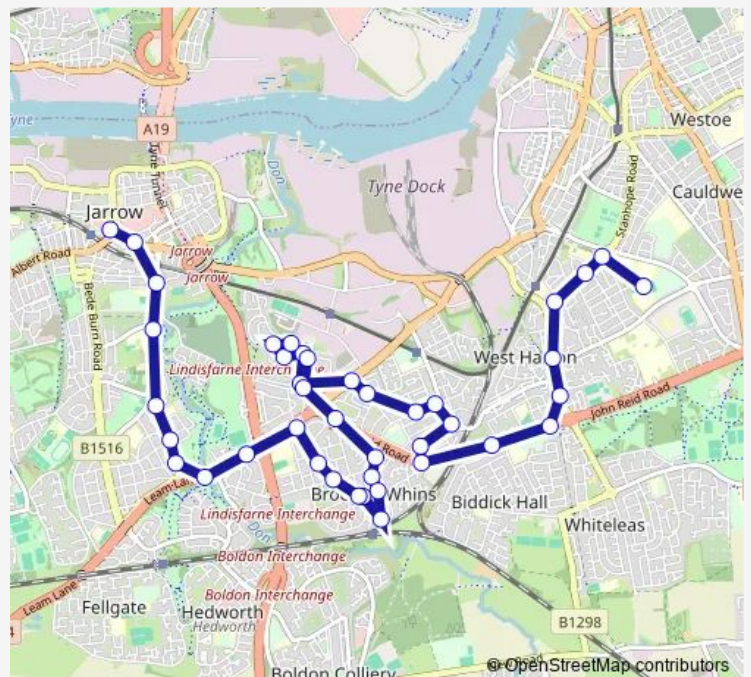

Winskell Road-Richardson Avenue

Wenlock Road-Monkton Avenue

Dame Flora Robson Avenue-Fox Avenue

Dame Flora Robson Avenue

Henderson Road

Newcastle Road-Henderson Road

Lynton Avenue

Taunton Avenue

Falmouth Drive-Bideford Gardens

Falmouth Drive - Brixham Crescent

Falmouth Drive-Tavistock Place

Route schedule

St Wilfrid's Rc College — Jarrow Bus Station

Monday 15:05

Tuesday 15:05

Wednesday 15:05

Thursday 15:05

Friday 15:05

Saturday —

Sunday —

Route info

Direction: St Wilfrid's Rc College

Stops: 42

Trip Duration: 0 hour 40 min

816 — St Wilfrids RC Academy - Jarrow Bus Station

Lynton Avenue

Stanhope Road-Auckland Terrace

John Reid Road-Newcastle Road

Perth Avenue-Queensland Avenue

Australia Grove-Brisbane Avenue

Australia Grove-Melbourne Gardens