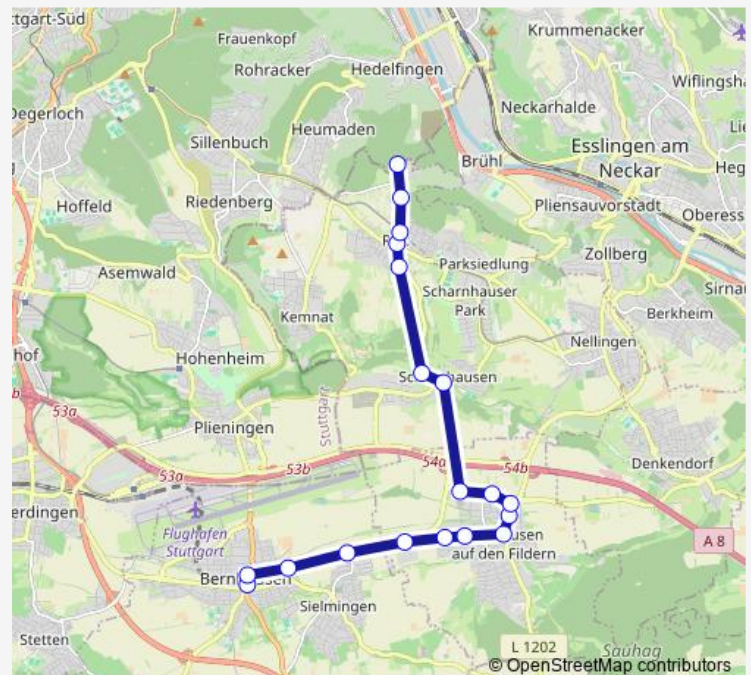

Saturday 05:02-00:32⁺¹

Sunday 06:32-00:32⁺¹

Route info

Direction: Bernhausen Bahnhof

Stops: 19

Trip Duration: 0 hour 27 min

816

BusMaps

Direction

Ruit medius Klinik — Bernhausen Bahnhof

14 stops

[Open route schedule](#)

Ruit medius Klinik

Ruit Im Kapf

Ruit

Ruit Kirche

Route info

Direction: Ruit medius Klinik

Stops: 14

Trip Duration: 0 hour 28 min

Direction

Ruit medius Klinik — Bernhausen Bahnhof

19 stops

[Open route schedule](#)

Thursday 06:07-24:00

Friday 06:07-24:00

Saturday 04:45-24:00

Sunday 06:15-24:00

Route info

Direction: Ruit medius Klinik

Stops: 19

Trip Duration: 0 hour 26 min