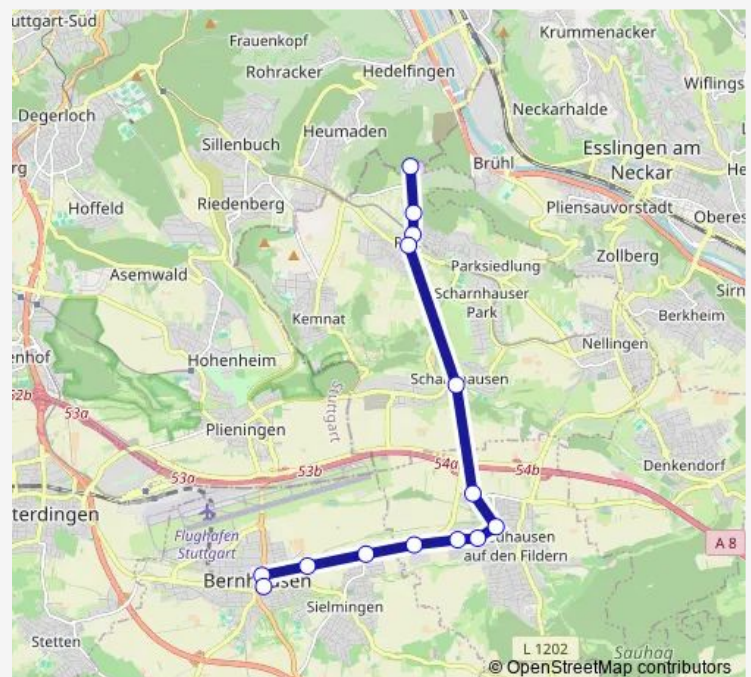

Saturday 05:02-00:32⁺¹

Sunday 06:32-00:32⁺¹

Route info

Direction: Bernhausen Bahnhof

Stops: 19

Trip Duration: 0 hour 27 min

816

Direction

Ruit medius Klinik — Bernhausen Bahnhof

14 stops

[Open route schedule](#)

Ruit medius Klinik

Ruit Im Kapf

Ruit

Ruit Kirche

Scharnhausen Rathaus

Route info

Direction: Ruit medius Klinik

Stops: 14

Trip Duration: 0 hour 28 min

Direction

Ruit medius Klinik — Bernhausen Bahnhof

19 stops

[Open route schedule](#)

Thursday 06:07-24:00

Friday 06:07-24:00

Saturday 04:45-24:00

Sunday 06:15-24:00

Route info

Direction: Ruit medius Klinik

Stops: 19

Trip Duration: 0 hour 35 min