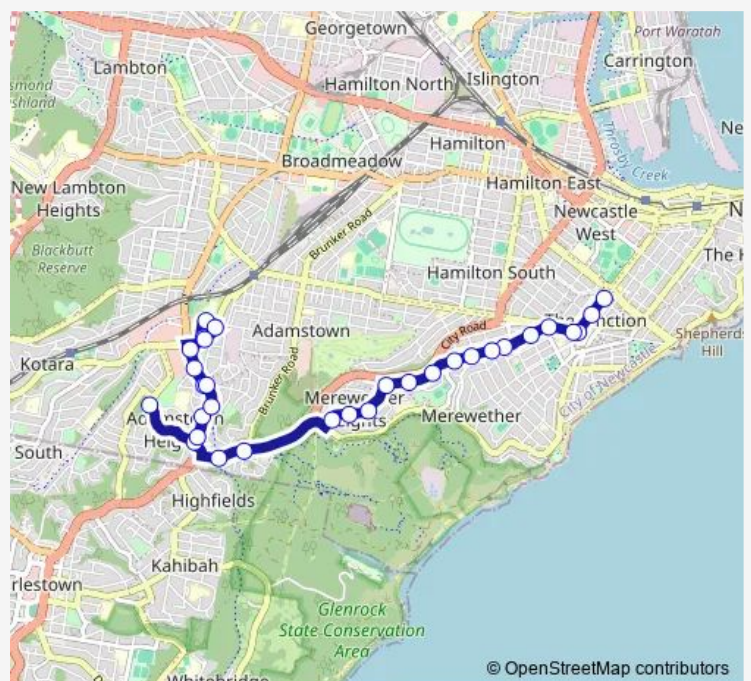

School Bus 816 St. Pius X High, Adamstown to Stewart and Hebburn Sts Hamilton

[Go to website](#)

Direction

Union St At Kemp St — Kotara High School, Lexington Pde

31 stops

[Open route schedule](#)

- Union St At Kemp St
- Union St Opp St Joseph's Primary School
- The Junction Public School, Union St
- Railway St Opp Rowlands Park
- Prince Of Wales Hotel, Railway St
- Morgan St At Berner St
- Morgan St Before Caldwell St
- Morgan St At Ridge St
- Woodward Street Reserve, Morgan St
- Morgan St At Yule Rd
- Morgan St At Kiah Pl
- Morgan St At Myamblah Cres
- Morgan St At Hatfield St
- Hatfield St At Sun Hill Dr
- Sun Hill Dr Opp Elsworth Pde
- Sunhill Dr At Bershire Av
- City Rd Before Faul St
- City Rd Opp Northcott Dr
- Northcott Dr Opp Lexington Pde
- Northcott Dr Opp Kinross Av
- Northcott Dr After Wade St

Route schedule

Union St At Kemp St — Kotara High School, Lexington Pde

Monday	08:14-08:26
Tuesday	08:14-08:26
Wednesday	08:14-08:26
Thursday	08:14-08:26
Friday	08:14-08:26
Saturday	—
Sunday	—

Route info

Direction: Union St At Kemp St

Stops: 31

Trip Duration: 0 hour 25 min

816 — St. Pius X High, Adamstown to Stewart and Hebburn Sts Hamilton