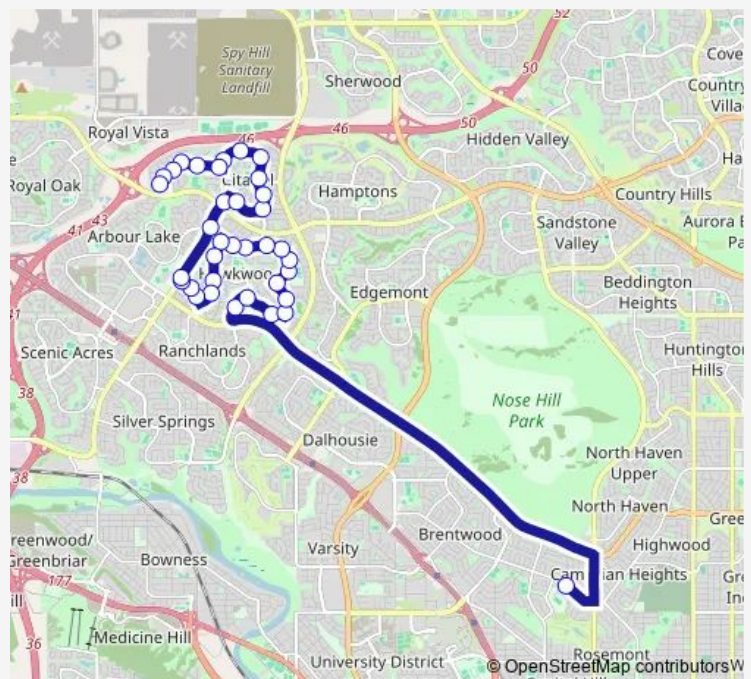

Monday 15:29

Tuesday 15:29

Wednesday 15:29

Thursday 15:29

Friday 14:33

Saturday —

Sunday —

Route info

Direction: EB Northmont DR @ Calandar RD NW

Stops: 36

Trip Duration: 0 hour 32 min

816 — St. Francis/E. Hawkwood/Citadel

NB Nose Hill DR @ Hawkstone DR Nw

NB Citadel GA @ Country Hills BV Nw

SB Citadel DR @ Citadel Pass CR Nw

NB Citadel DR @ Citadel LI Nw

NB Citadel DR @ Citadel CL Nw

NB Citadel DR @ Citadel BV Nw

WB Citadel DR @ Citadel Meadow GV Nw

WB Citadel DR @ 400 Citadel Meadow BA Nw

SB Citadel DR @ Citadel Meadow CL NW

WB Citadel WY @ Citadel DR Nw

Monday 08:09

Tuesday 08:09

Wednesday 08:09

Thursday 08:09

Friday 08:29

Saturday —

Sunday —

Route info