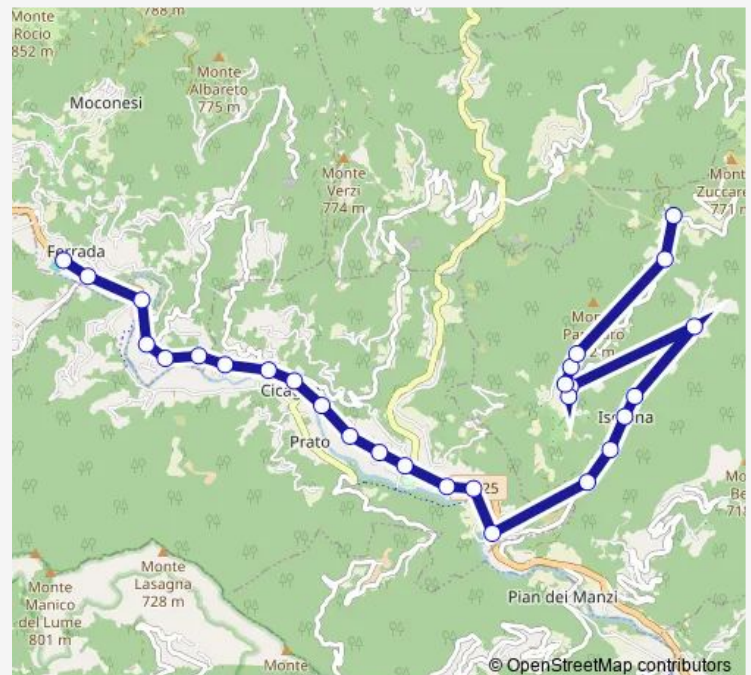

Route schedule

Croce di Orero — Monleone capolinea

Monday	18:48
Tuesday	18:48
Wednesday	18:48
Thursday	18:48
Friday	18:48
Saturday	18:48
Sunday	—

Route info

Direction: Croce di Orero

Stops: 16

Trip Duration: 0 hour 20 min

816

Direction

Ferrada — Croce di Orero

28 stops

[Open route schedule](#)

Ferrada

Ferrada - bivio Tribogna

Quartaie

Route schedule

Orero Chiesa — Calvari - campo sportivo

Monday 08:35

Tuesday 08:35

Wednesday 08:35

Thursday 08:35

Friday 08:35

Saturday —

Sunday —

Route info

Direction: Orero Chiesa

Stops: 15

Trip Duration: 0 hour 15 min

Direction

Croce di Orero — Ferrada capolinea

27 stops