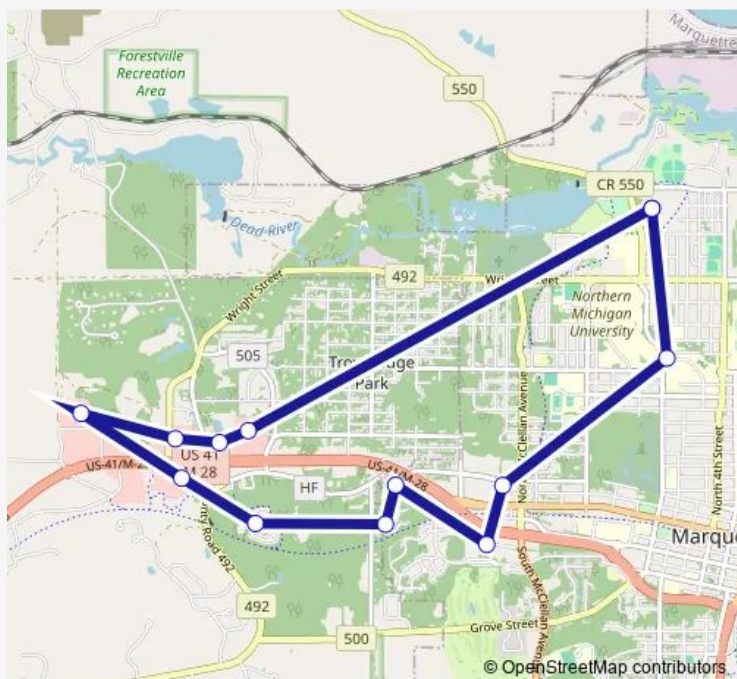

### Route schedule

NMU Skill Center — NMU Skill Center

Monday 06:25-17:25

Tuesday 06:25-17:25

Wednesday 06:25-17:25

Thursday 06:25-17:25

Friday 06:25-17:25

Saturday 09:25-15:25

### Route info

Direction: NMU Skill Center

Stops: 13

Trip Duration: 0 hour 55 min

Bus time schedules and route maps are available in an offline PDF at [busmaps.com](https://busmaps.com). Use the [busmaps.com](https://busmaps.com) website to see live bus times, train schedule or subway schedule, and step-by-step directions for all public transit in Marquette