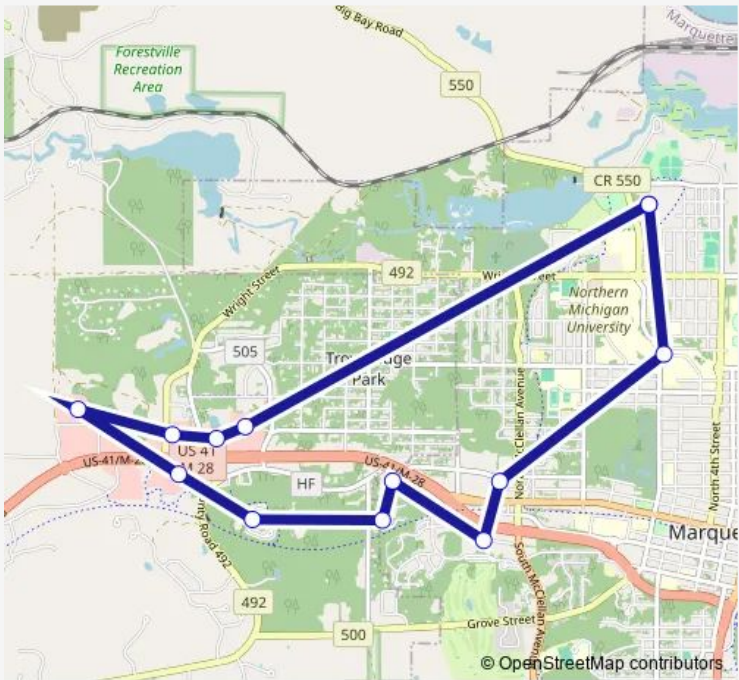

[Go to website](#)

**Direction**  
 NMU Skill Center — NMU Skill Center  
 13 stops  
[Open route schedule](#)

- NMU Skill Center
- Westwood Mall
- Super One Foods
- Target
- Meijer
- Walmart
- Lost Creek
- Whetstone
- Marquette Mall
- Econo Foods
- L and M Supply
- Nmu
- NMU Skill Center

Route schedule  
 NMU Skill Center — NMU Skill Center

Monday	06:25-17:25
Tuesday	06:25-17:25
Wednesday	06:25-17:25
Thursday	06:25-17:25
Friday	06:25-17:25
Saturday	09:25-15:25
Sunday	—

Route info  
 Direction: NMU Skill Center  
 Stops: 13  
 Trip Duration: 0 hour 55 min

Bus time schedules and route maps are available in an offline PDF at [busmaps.com](https://busmaps.com). Use the [busmaps.com](https://busmaps.com) website to see live bus times, train schedule or subway schedule, and step-by-step directions for all public transit in Marquette

The schedule is provided in the local timezone. Times with "(+1)" indicate departures on the next day.

PDF file created on 2025-01-16

2024 BusMaps.com - All Rights Reserved