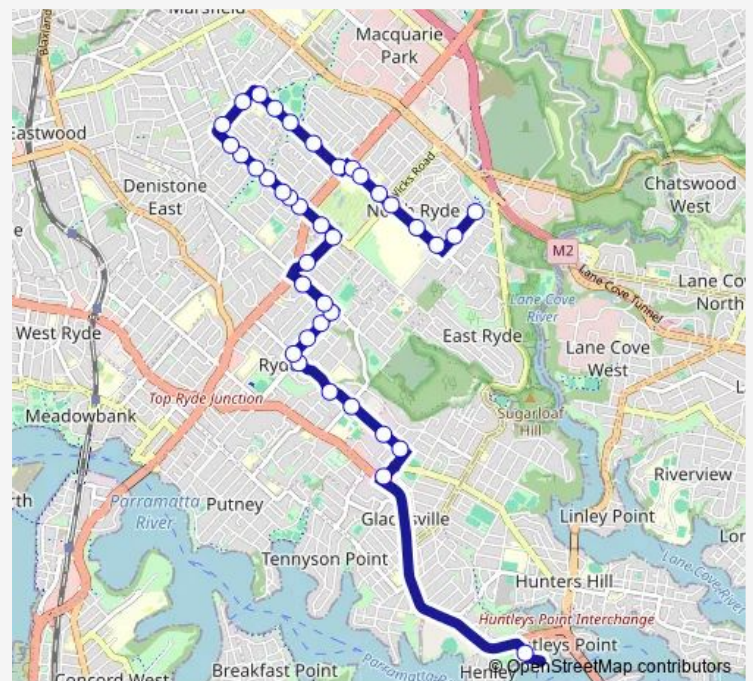

School Bus 784w Riverside Girls High to North Ryde

[Go to website](#)

Direction

Blenheim Rd Opp Edmondson St — Riverside Girls High School, Huntleys Point Rd, Stand 1

49 stops

[Open route schedule](#)

- Blenheim Rd Opp Edmondson St
- Blenheim Rd After Jopling St
- North Ryde Shops, Blenheim Rd
- Coxs Rd Opp Blamey St
- Macquarie Hospital, Coxs Rd
- Coxs Rd Opp Ryrie St
- Coxs Rd Opp Holy Spirit Primary School
- North Ryde Primary School, Coxs Rd
- Coxs Rd At Lane Cove Rd
- Kent Rd Opp Pindari St
- Kent Rd At Ada St
- Macquarie Church Of Christ, Kent Rd
- Kent Rd Opp Ryde Community Sports Centre
- Kent Rd Opp Kent Road Primary School
- Kent Road Public School, Herring Rd
- Herring Rd At Patricia St
- Herring Rd Before Bridge Rd
- Bridge Rd Opp Watts Rd
- Bridge Rd Opp Olive St
- Bridge Rd At Patricia St
- Bridge Rd After Brendon St

Route schedule

Blenheim Rd Opp Edmondson St — Riverside Girls High School, Huntleys Point Rd, Stand 1

Monday	07:33
Tuesday	07:33
Wednesday	07:33
Thursday	07:33
Friday	07:33
Saturday	—
Sunday	—

Route info

Direction: Blenheim Rd Opp Edmondson St

Stops: 49

Trip Duration: 0 hour 39 min

784w — Riverside Girls High to North Ryde

Bridge Rd At Flinders Rd

Bridge Rd At Eastview Av

Twin Rd Opp Bond St

North Ryde Golf Club, Twin Rd