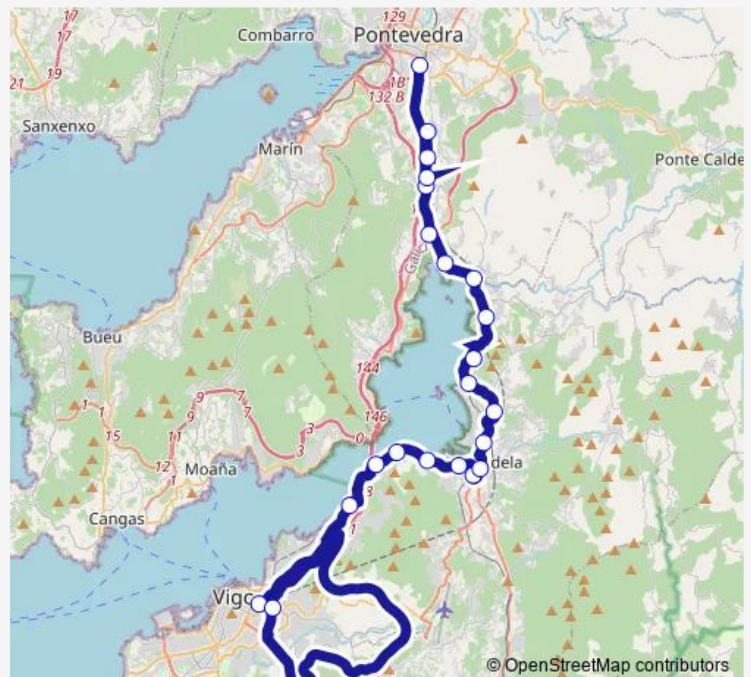

### Route schedule

Vigo E.I. — Pontevedra E.A.

Monday 09:40-19:45

Tuesday 09:40-19:45

Wednesday 09:40-19:45

Thursday 09:40-19:45

Friday 09:40-19:45

Saturday —

### Route info

Direction: Vigo E.I.

Stops: 22

Trip Duration: 0 hour 55 min

Xg817042 — Pontevedra-Redondela-Vigo E.I.