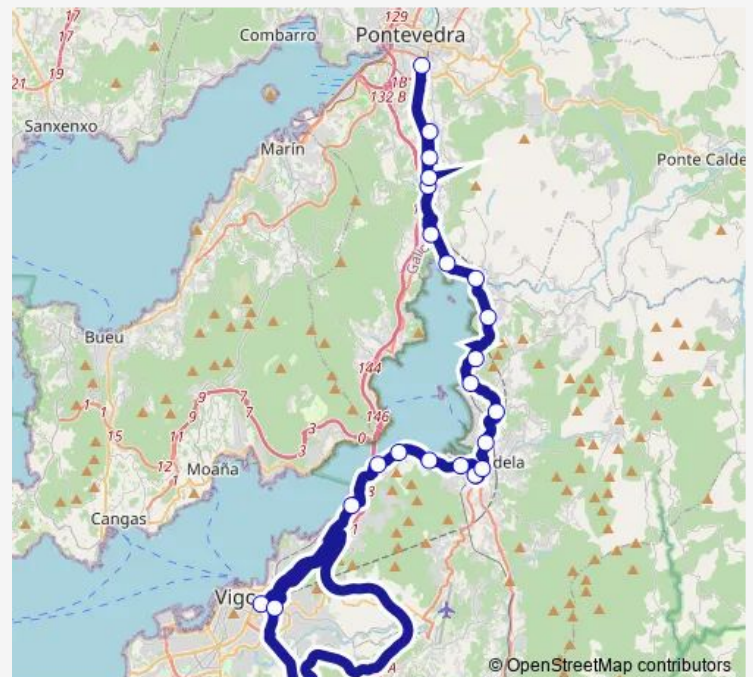

Thursday —

Friday 09:40-19:45

Saturday —

Sunday —

Route info

Direction: Vigo E.I.

Stops: 22

Trip Duration: 0 hour 55 min

■ XG817042 — Pontevedra-Redondela-Vigo E.I.

Direction

Pontevedra E.A. — Vigo E.I.

22 stops

[Open route schedule](#)

Pontevedra E.A.

Salcedo

Gasolinera Os Rosales

Thursday —

Friday 09:00-20:45

Saturday —

Sunday —

Route info

Direction: Pontevedra E.A.

Stops: 22

Trip Duration: 0 hour 55 min