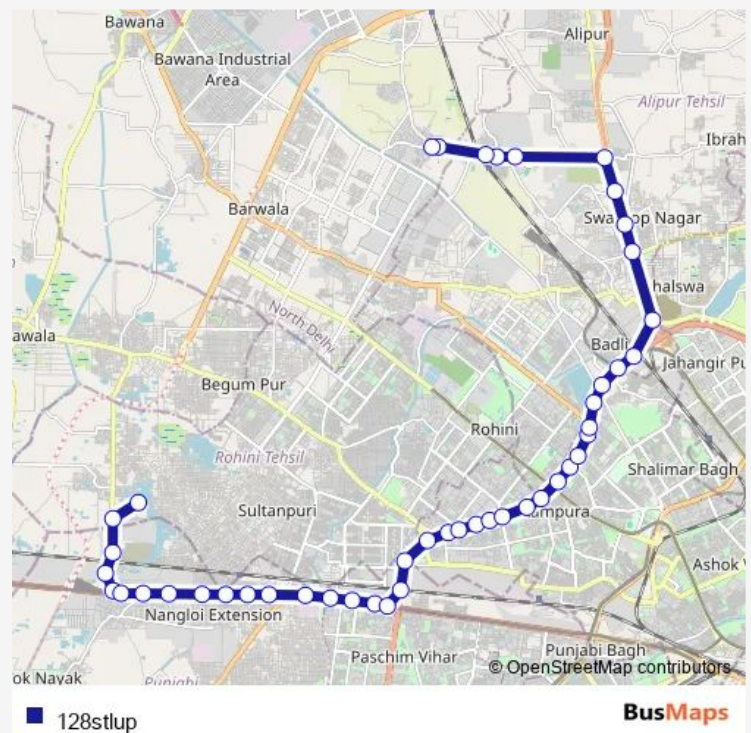

### Route schedule

Rani Khera Depot I — Khera Khurd Village

Monday 04:36-07:00

Tuesday 04:36-07:00

Wednesday 04:36-07:00

Thursday 04:36-07:00

Friday 04:36-07:00

Saturday 04:36-07:00

Sunday 04:36-07:00

### Route info

Direction: Rani Khera Depot I

Stops: 46

Trip Duration: 1 hour 44 min

128stlup

Rohini Depot Iii

Puspanjali Enclave Rohini Depot 3

Kali Mata Mandir