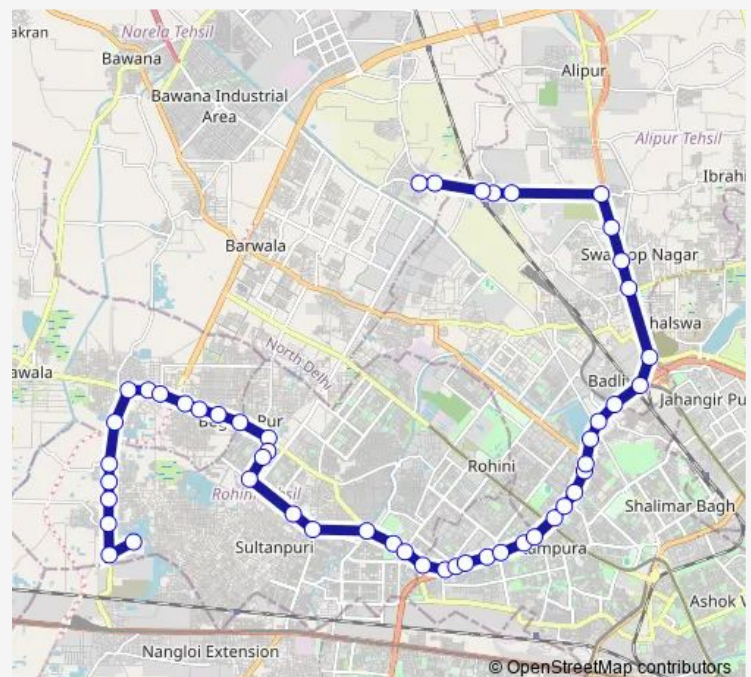

District Park Sector 20

Sultanpuri Terminal

Mangol Puri Y Block

Route schedule

Rani Khera Depot 1 — Khera Khurd Village

Monday 04:36-07:08

Tuesday 04:36-07:08

Wednesday 04:36-07:08

Thursday 04:36-07:08

Friday 04:36-07:08

Saturday 04:36-07:08

Sunday 04:36-07:08

Route info

Direction: Rani Khera Depot 1

Stops: 50

Trip Duration: 1 hour 57 min

128stlup

BusMaps

Mangol Pur Khurd

Avantika Xing

Mangolpur Kalan Village

Mangol Pur School (Outer Ring Road)

Rohini Depot Iii

Puspanjali Enclave