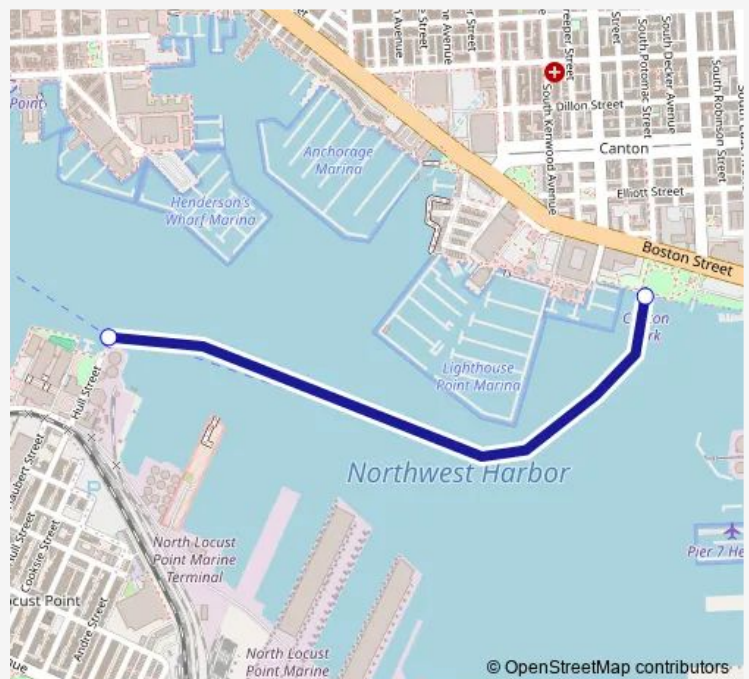

Ferry Hc2 Canton Park – Locust Point

[Go to website](#)

Direction

Locust Point — Canton Waterfront Park

2 stops

[Open route schedule](#)

Locust Point

Canton Waterfront Park

Route schedule

Locust Point — Canton Waterfront Park

Monday 06:15-19:45

Tuesday 06:15-19:45

Wednesday 06:15-19:45

Thursday 06:15-19:45

Friday 06:15-19:45

Saturday —

Sunday —

Route info

Direction: Locust Point

Stops: 2

Trip Duration: 0 hour 15 min

© OpenStreetMap contributors

Hc2 — Canton Park – Locust Point

BusMaps

Direction

Canton Waterfront Park — Locust Point

2 stops

[Open route schedule](#)

Canton Waterfront Park

Locust Point

Route schedule

Canton Waterfront Park — Locust Point