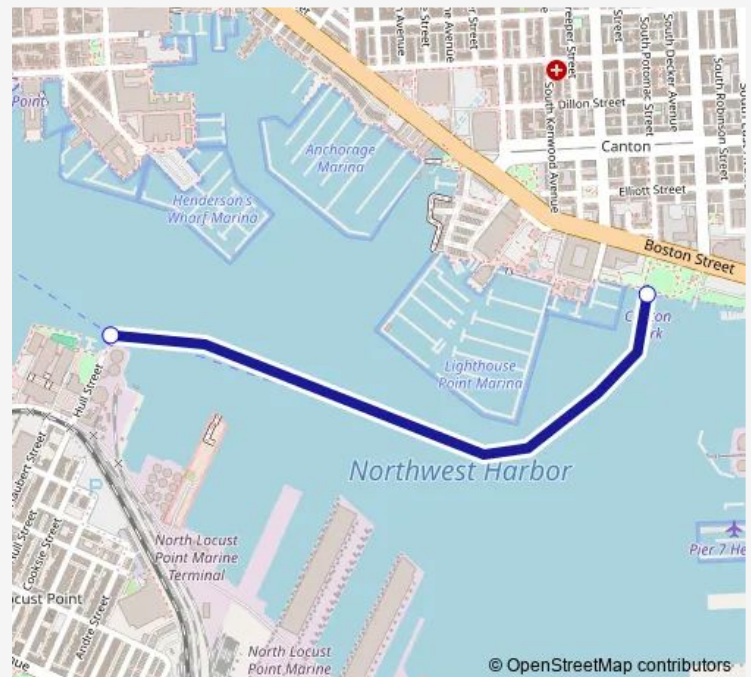

Ferry HC2 Canton Park – Locust Point

[Go to website](#)

Direction

Locust Point — Canton Waterfront Park

2 stops

[Open route schedule](#)

Locust Point

Canton Waterfront Park

Route schedule

Locust Point — Canton Waterfront Park

Monday 06:15-19:45

Tuesday 06:15-19:45

Wednesday 06:15-19:45

Thursday 06:15-19:45

Friday 06:15-19:45

Saturday —

Sunday —

Route info

Direction: Locust Point

Stops: 2

Trip Duration: 0 hour 15 min

© OpenStreetMap contributors

HC2 — Canton Park – Locust Point

BusMaps

Direction

Canton Waterfront Park — Locust Point

2 stops

[Open route schedule](#)

Canton Waterfront Park

Locust Point

Route schedule

Canton Waterfront Park — Locust Point