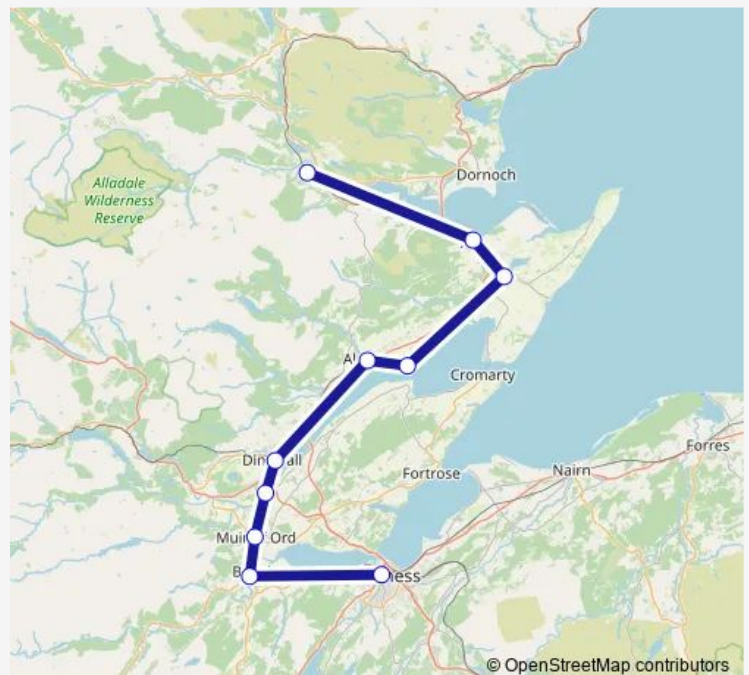

Rail Sr:Inv->Ard SR train service from INV to Ard

[Go to website](#)

Direction

Inverness — Ardgay

10 stops

[Open route schedule](#)

Inverness

Beaulieu

Route schedule

Inverness — Ardgay

Monday 17:12

Tuesday 17:12

Wednesday 17:12

Thursday 17:12

Friday 17:12

Saturday 17:12

Sunday —

Route info

Direction: Inverness

Stops: 10

Trip Duration: 1 hour 27 min

■ Sr:Inv->Ard — SR train service from INV to Ard

Sr:Inv->Ard Rail time schedules and route maps are available in an offline PDF at busmaps.com. Use the busmaps.com website to see live bus times, train schedule or subway schedule, and step-by-step directions for all public transit in Tain