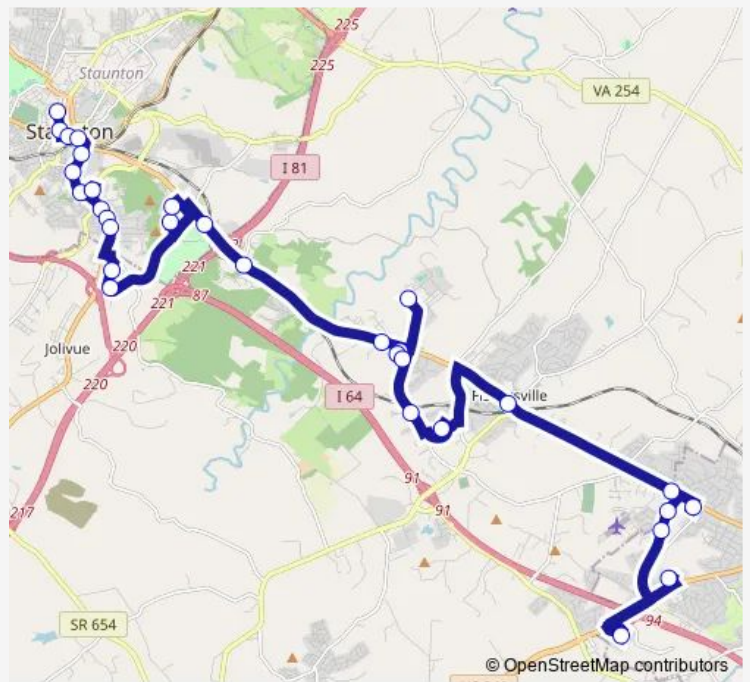

**Bus 250 Connector**

[Go to website](#)

**Direction**  
 Walmart (Rt 340, Waynesboro) — Staunton Hub / Lewis St  
 29 stops  
[Open route schedule](#)

- Walmart (Rt 340, Waynesboro)
- Low Dewitt Blvd / Sheppard Ct
- West Main Plaza
- Augusta County Library
- Augusta Health Fitness
- Augusta Health Mob
- Lifecore Drive / Baldwin Blvd (Call Stop)
- Gosnell Crossing / Myers Corner Dr
- Myers Corner Dr / Bobby's Way
- Myers Corner Dr / Old Oaks Dr
- Wwrc
- Route 250 / Idlewood Blvd
- Route 250 / Sangers Ln
- 1209 Richmond Ave
- Walmart (Rt 250, Staunton)
- Valley View Senior Apartments (Call Stop)
- Staunton Mall
- Greenville Ave / Mary Gray Ln
- Greenville Ave / Betsy Bell Rd
- Greenville Ave / Subway
- Statler Square

Route schedule  
 Walmart (Rt 340, Waynesboro) — Staunton Hub / Lewis St

Monday	16:30-20:30
Tuesday	16:30-20:30
Wednesday	16:30-20:30
Thursday	16:30-20:30
Friday	16:30-20:30
Saturday	—
Sunday	—

Route info  
 Direction: Walmart (Rt 340, Waynesboro)  
 Stops: 29  
 Trip Duration: 1 hour 0 min

Williamsburg Square

Greenville Ave / E Hampton St

The Villages at Staunton

Coalter St / Kalorama St

Woodrow Wilson Pres Library

Mary Baldwin University

Frederick St / N Central Ave

Staunton Hub / Lewis St

**Direction**

Staunton Hub / Lewis St — Walmart (Rt 340, Waynesboro)

34 stops

[Open route schedule](#)

Staunton Hub / Lewis St

Central United Methodist Church

Johnson St / Byers St

Greenville Ave / Mill St