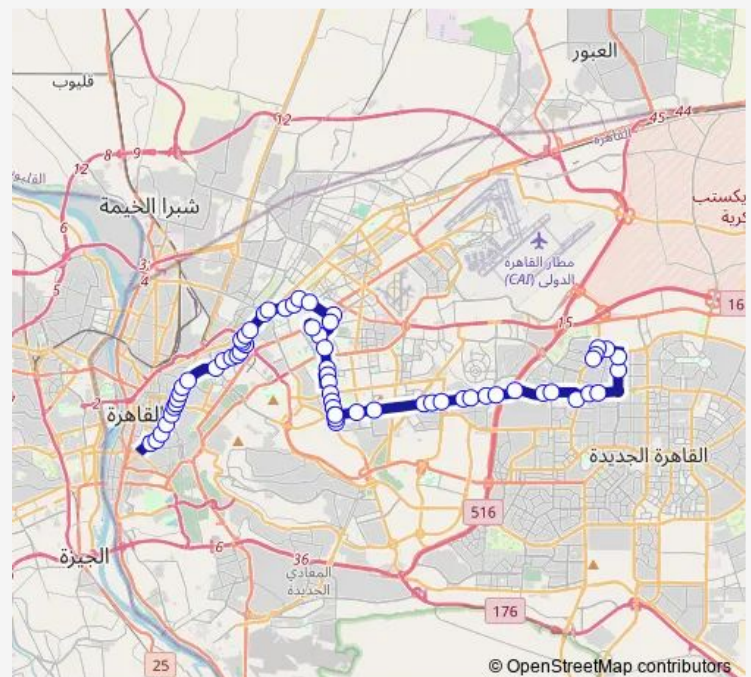

### Route info

Direction: Higher Institute Of Marketing Commerce & Information Systems

Stops: 56

Trip Duration: 2 hour 3 min

Tabarak Children's Hospital (Nasr City)

Misr Sudan (Nasr City)

Al Tayaran St. & Mostafa Al Nahas

## Route info

Direction: Al Sayeda Zeinab

Stops: 63

Trip Duration: 2 hour 11 min

Souq Al Asr (Khalifa Al Mamoun St.)

Al Nady St. & Al Khalifa Al Mamoun St.

Heliopolis Sporting Club

Koleyet Al Banat Metro