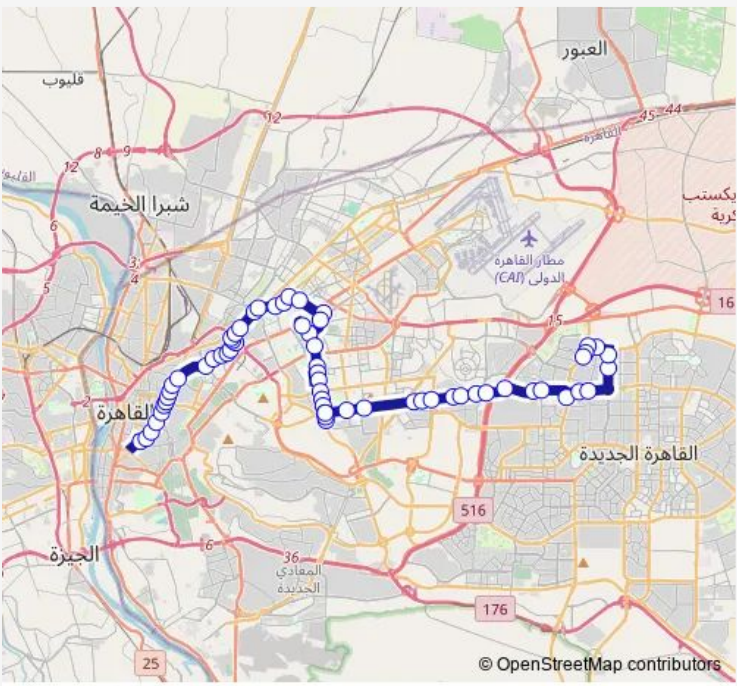

Bus Minibus 14 1st Settlement Station (New Cairo) - Abou Al Reesh

[Go to website](#)

Direction
 Al Sayeda Zeinab — Higher Institute Of Marketing Commerce & Information Systems
 63 stops
[Open route schedule](#)

- Al Sayeda Zeinab
- Qadry Basha (Al Sayeda Zeinab)
- Al Tawheed Wal Nour (Al Sayeda Zeinab)
- Ahmed Maher Teaching Hospital
- Cairo Security Directorate
- Al Banat Mosque
- Al Mosky (Port Said St.)
- Port Said St. Pedestrian Al Mosky
- Al Huda Mosuqe (Al Mosky)
- Bab Al Shaaria Square
- Al Banhawi
- Air Force Hospital (Al Waili)
- Abdo Basha
- Greek Hospital
- Al Saraya Elementary School (Abbaseya)
- Police Academy (Abbaseya)
- Criminal Evidence Registry (Abbaseya)
- Abbaseya
- Abbaseya Square
- Ain Shams University

Route schedule
 Al Sayeda Zeinab — Higher Institute Of Marketing Commerce & Information Systems

Monday	10:00
Tuesday	10:00
Wednesday	10:00
Thursday	10:00
Friday	10:00
Saturday	10:00
Sunday	10:00

Route info
 Direction: Al Sayeda Zeinab
 Stops: 63
 Trip Duration: 2 hour 11 min