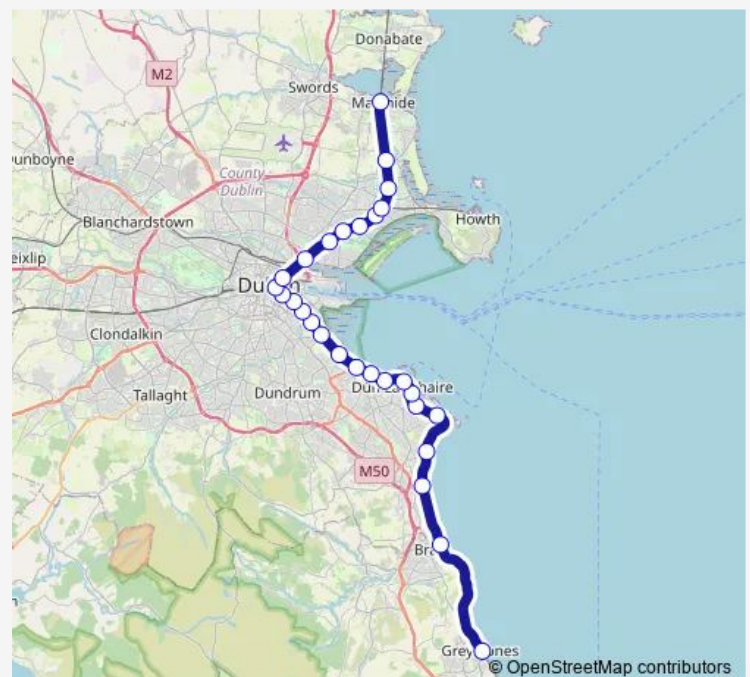

### Route schedule

Greystones — Howth

Monday 05:42-22:52

Tuesday 05:42-22:52

Wednesday 05:42-22:52

Thursday 05:42-22:52

Friday 05:42-22:52

Saturday 06:40-23:46

### Route info

Direction: Greystones

Stops: 28

Trip Duration: 1 hour 24 min

■ DART — Bray - Howth

Harmonstown

Raheny

Kilbarrack

Howth Junction and Donaghmede

Bayside

Sutton

Howth

**Direction**

Malahide — Greystones

28 stops

[Open route schedule](#)