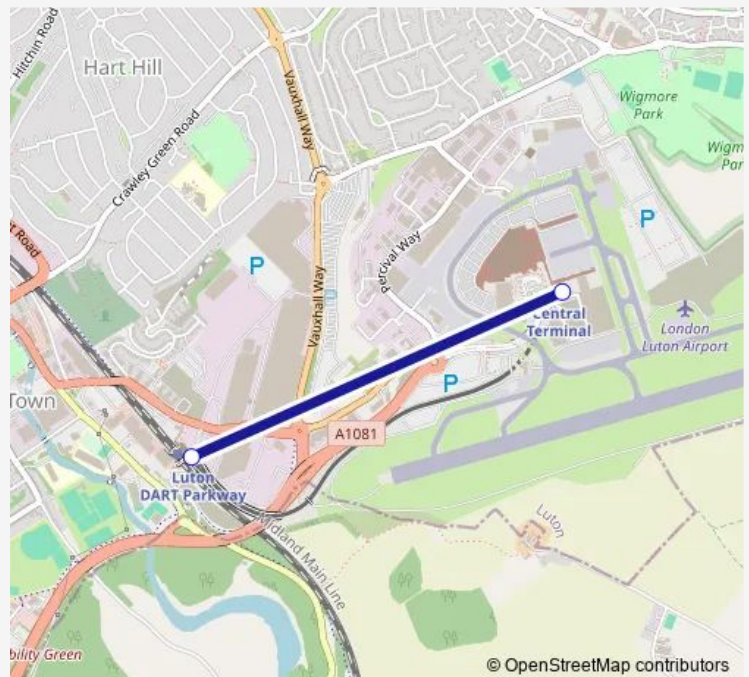

Rail DART Luton Airport - Luton Airport Parkway Station

[Go to website](#)

Direction

Airport Bus Station — Luton Airport Parkway Rail Station

2 stops

[Open route schedule](#)

Airport Bus Station

Luton Airport Parkway Rail Station

Route schedule

Airport Bus Station — Luton Airport Parkway Rail Station

Monday 00:13-23:58

Tuesday 00:13-23:58

Wednesday 00:13-23:58

Thursday 00:13-23:58

Friday 00:13-23:58

Saturday 00:13-23:58

Sunday 00:13-23:58

Route info

Direction: Airport Bus Station

Stops: 2

Trip Duration: 0 hour 4 min

■ DART — Luton Airport - Luton Airport Parkway Station

Direction

Luton Airport Parkway Rail Station — Airport Bus Station

Route info

Direction: Luton Airport Parkway Rail Station

Stops: 2

Trip Duration: 0 hour 4 min

DART Rail time schedules and route maps are available in an offline PDF at busmaps.com. Use the busmaps.com website to see live bus times, train schedule or subway schedule, and step-by-step directions for all public transit in Luton