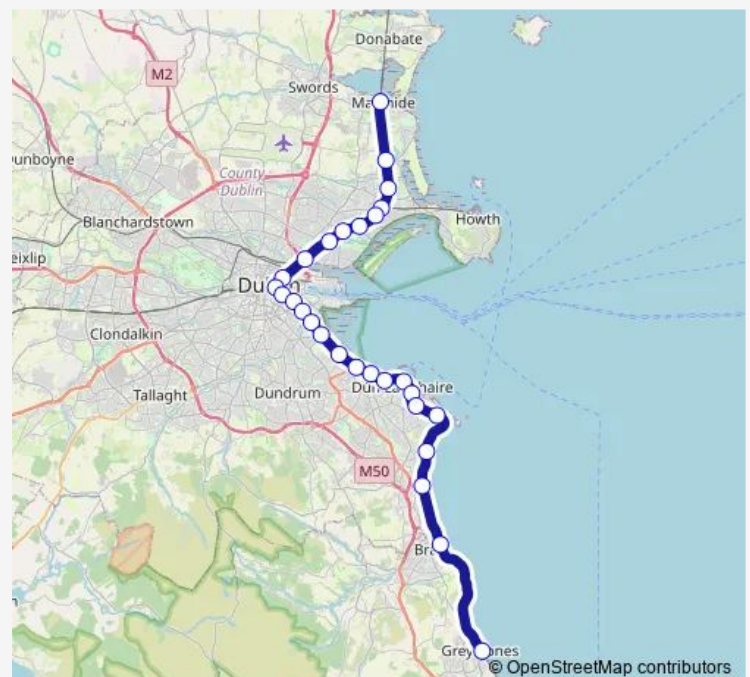

Thursday 05:42-22:52

Friday 05:42-22:52

Saturday 06:40-22:57

Sunday 09:00-22:54

Route info

Direction: Greystones

Stops: 28

Trip Duration: 1 hour 25 min

■ Dart — Bray - Howth

Harmonstown

Raheny

Kilbarrack

Howth Junction and Donaghmede

Bayside

Sutton

Howth

Direction

Malahide — Greystones

28 stops

[Open route schedule](#)

Malahide

Portmarnock

Clongriffin

Howth Junction and Donaghmede