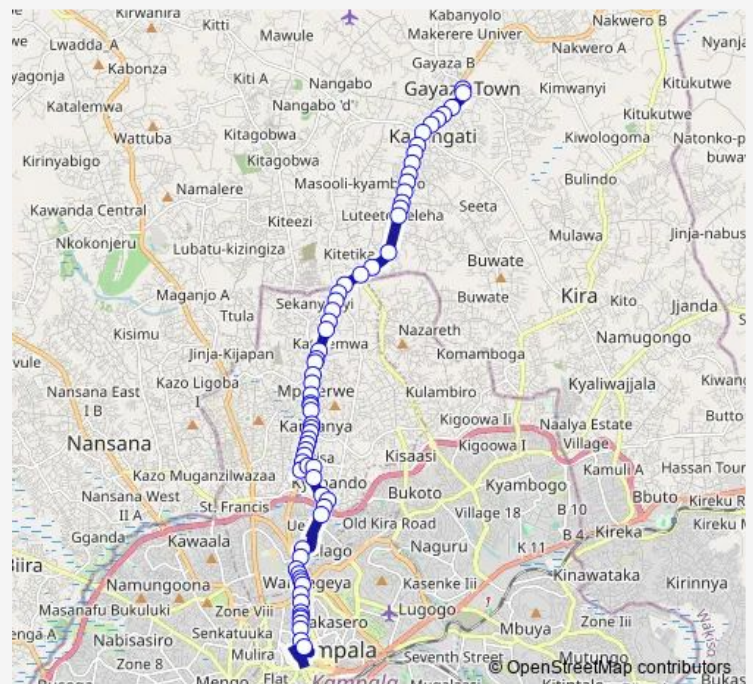

Kumusavo

Cold Night Bar

Go Win For Christ Mission International

Route schedule

Gayaza Park — Fido Dido (Kampala Rd)

Monday 06:30-19:00

Tuesday 06:30-19:00

Wednesday 06:30-19:00

Thursday 06:30-19:00

Friday 06:30-19:00

Saturday 06:30-19:00

Sunday 06:30-19:00

Route info

Direction: Gayaza Park

Stops: 66

Trip Duration: 1 hour 26 min