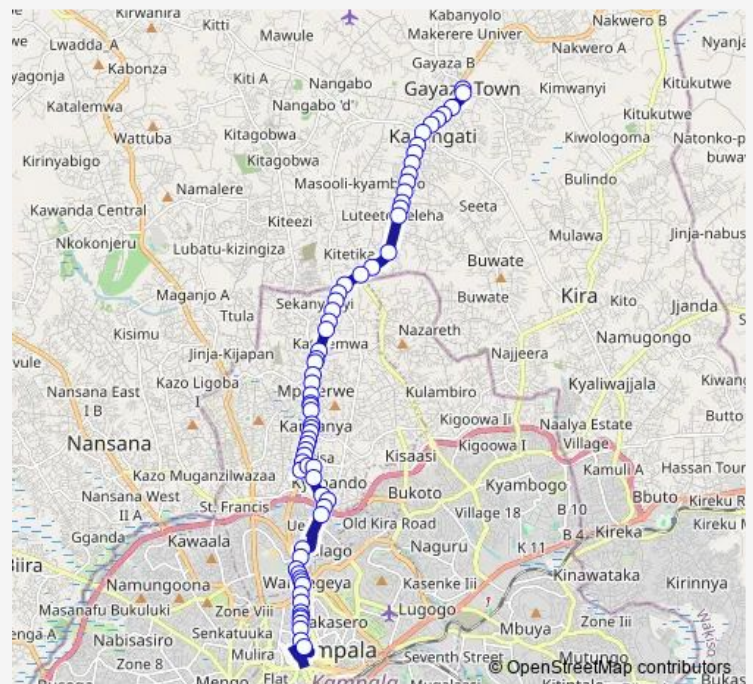

Kumusavo

Cold Night Bar

Go Win For Christ Mission International

Route schedule

Gayaza Park — Fido Dido (Kampala Rd)

Monday 06:30-19:00

Tuesday 06:30-19:00

Wednesday 06:30-19:00

Thursday 06:30-19:00

Friday 06:30-19:00

Saturday 06:30-19:00

Sunday 06:30-19:00

Route info

Direction: Gayaza Park

Stops: 66

Trip Duration: 1 hour 30 min