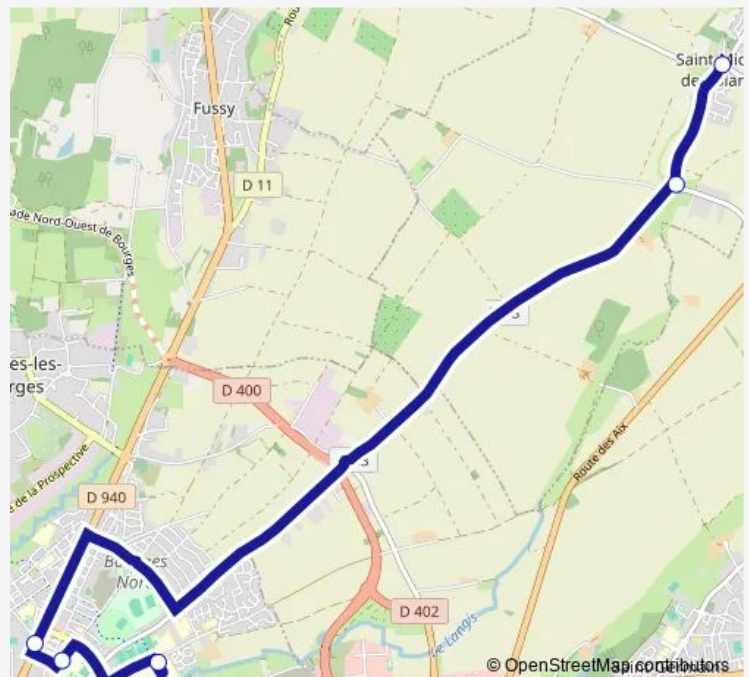

Direction

Saint Michel de Volangis - Bourg — Collège Jules Verne

5 stops

[Open route schedule](#)

Saint Michel de Volangis - Bourg

Le Petit Marais

Holbein

Alain Fournier

Collège Jules Verne

Route schedule

Saint Michel de Volangis - Bourg — Collège Jules Verne

Monday 07:40

Tuesday 07:40

Wednesday 07:40

Thursday 07:40

Friday 07:40

Saturday —

Sunday —

Route info

Direction: Saint Michel de Volangis - Bourg

Stops: 5

Trip Duration: 0 hour 20 min

SM201 Bus time schedules and route maps are available in an offline PDF at busmaps.com. Use the busmaps.com website to see live bus times, train schedule or subway schedule, and step-by-step directions for all public transit in Bourges